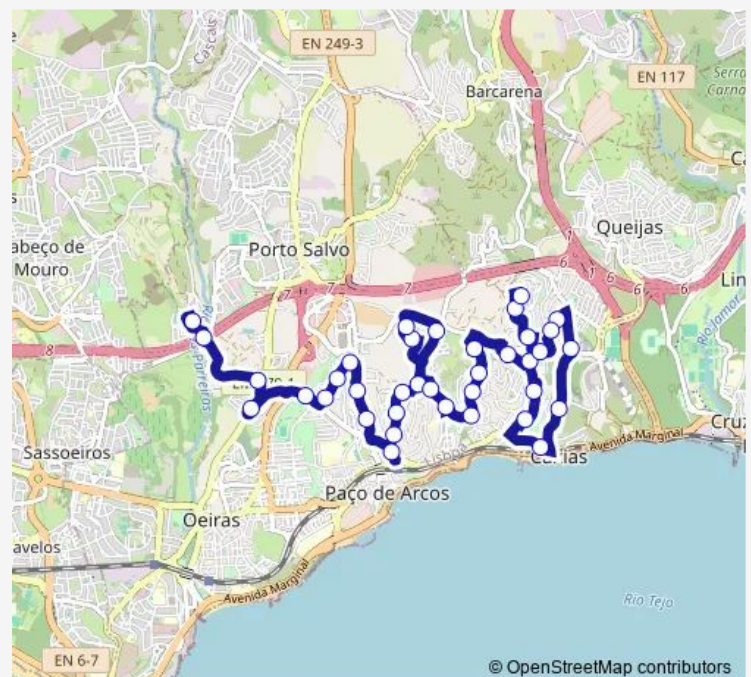

Thursday 13:15

Friday 13:15

Saturday —

Sunday —

Route info

Direction: Lage (Centro)

Stops: 41

Trip Duration: 0 hour 32 min