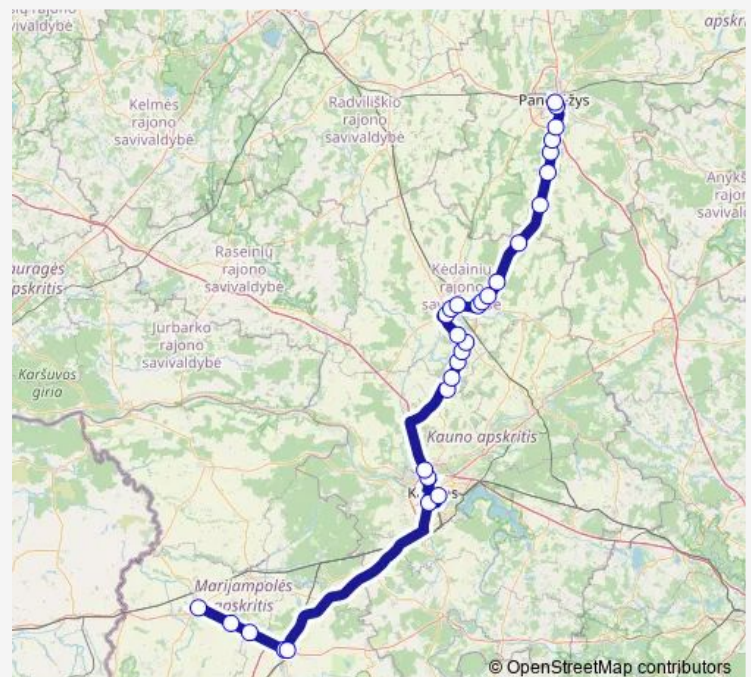

Thursday 10:55

Friday 10:55

Saturday 10:55

Sunday 10:55

Route info

Direction: Autobusų stotis

Stops: 30

Trip Duration: 4 hour 15 min