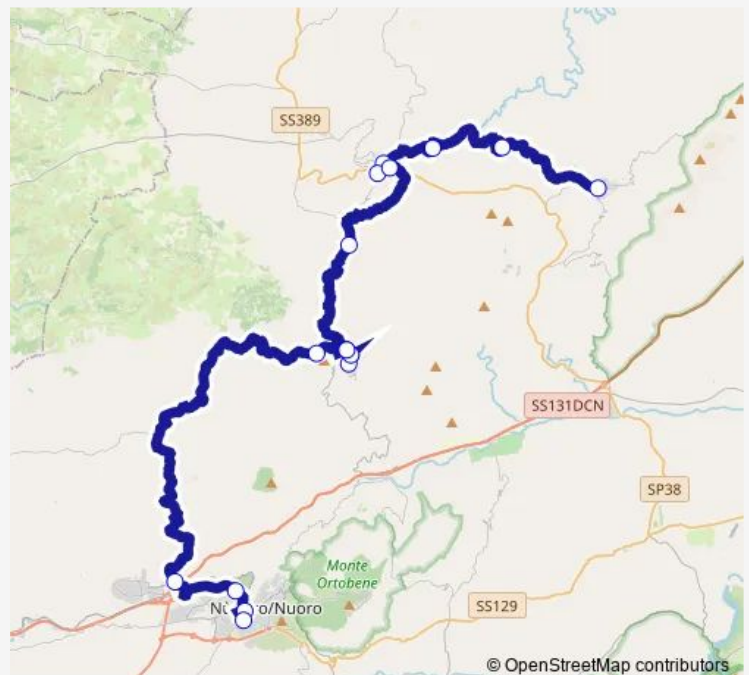

Monday 11:45-16:05

Tuesday 11:45-16:05

Wednesday 11:45-16:05

Thursday 11:45-16:05

Friday 11:45-16:05

Saturday 11:45-16:05

Sunday —

Route info

Direction: Budduso` Piazza Kennedy

Stops: 18

Trip Duration: 1 hour 52 min

© OpenStreetMap contributors

Direction

Nuoro Stazione Arst — Lula

16 stops

[Open route schedule](#)

Nuoro Osp. Zonchello

Nuoro Stazione Arst

Route schedule

Lula — Nuoro Stazione Arst

Monday	05:05-19:55
Tuesday	05:05-19:55
Wednesday	05:05-19:55
Thursday	05:05-19:55
Friday	05:05-19:55
Saturday	05:05-19:55
Sunday	08:45-19:55

Route info

Direction: Lula

Stops: 17

Trip Duration: 1 hour 28 min

Direction

Nuoro Stazione Arst — Budduso` Piazza Kennedy

17 stops

[Open route schedule](#)