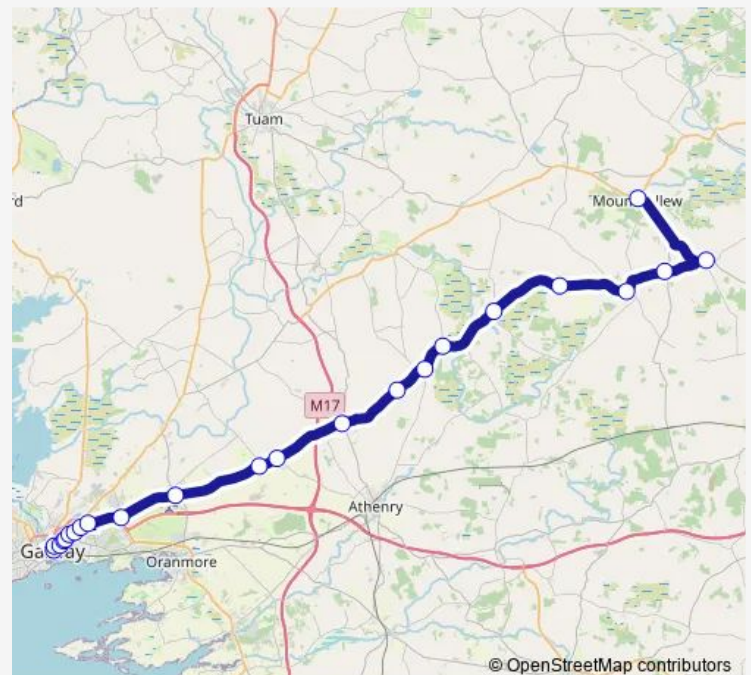

### Route schedule

Mountbellew — Galway Ceannt Station

Monday 07:10-19:30

Tuesday 07:10-19:30

Wednesday 07:10-19:30

Thursday 07:10-19:30

Friday 07:10-19:30

Saturday 07:10-19:30

### Route info

Direction: Mountbellew

Stops: 22

Trip Duration: 1 hour 11 min

425a — Galway - Monivea - Mountbellew