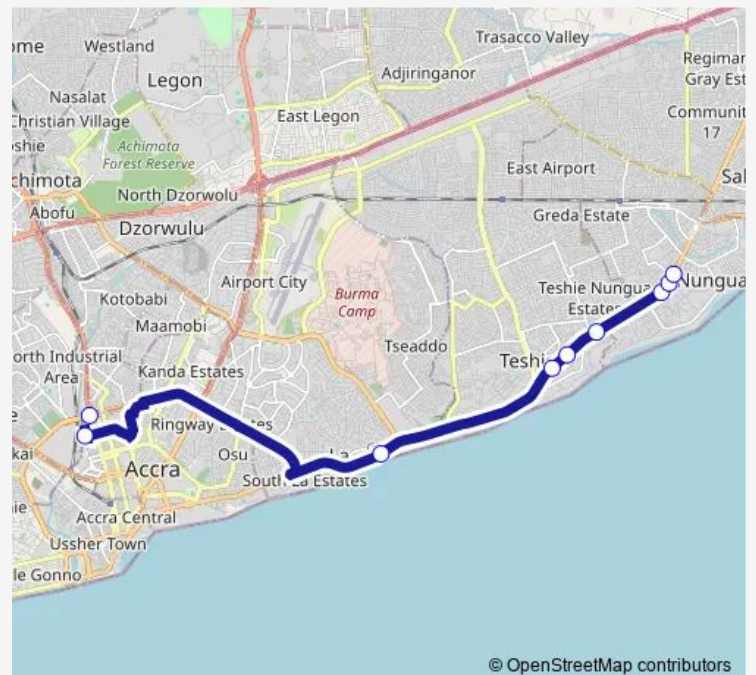

## Bus 425A Circle to Nungua Station

[Go to website](#)

### Direction

Terminal Circle — Terminal Nungua Station

9 stops

[Open route schedule](#)

Terminal Circle

Odorna Market

Labadi 1

Addoemi

### Route schedule

Terminal Circle — Terminal Nungua Station

Monday 10:28

Tuesday 10:28

Wednesday 10:28

Thursday 10:28

Friday 10:28

Saturday 10:28

### Route info

Direction: Terminal Circle

Stops: 9

Trip Duration: 1 hour 23 min

© OpenStreetMap contributors

■ 425A — Circle to Nungua Station

BusMaps

425A Bus time schedules and route maps are available in an offline PDF at [busmaps.com](https://busmaps.com). Use the [busmaps.com](https://busmaps.com) website to see live bus times, train schedule or subway schedule, and step-by-step directions for all public transit in Accra