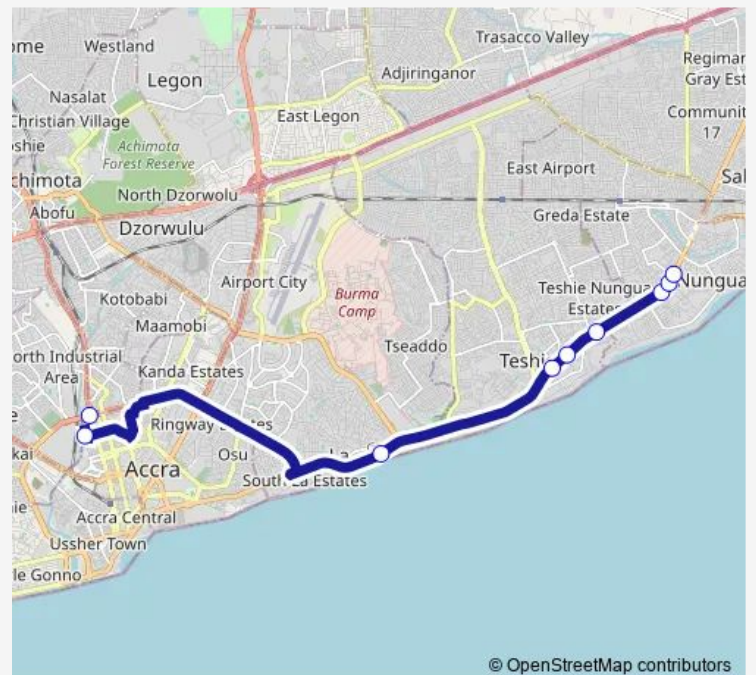

Bus 425a Circle to Nungua Station

[Go to website](#)

Direction

Terminal Circle — Terminal Nungua Station

9 stops

[Open route schedule](#)

Terminal Circle

Odorna Market

Terminal Circle — Terminal Nungua Station

Monday 10:28

Tuesday 10:28

Wednesday 10:28

Thursday 10:28

Friday 10:28

Saturday 10:28

Sunday 10:28

Route info

Direction: Terminal Circle

Stops: 9

Trip Duration: 1 hour 23 min

© OpenStreetMap contributors

■ 425a — Circle to Nungua Station

BusMaps

425a Bus time schedules and route maps are available in an offline PDF at busmaps.com. Use the busmaps.com website to see live bus times, train schedule or subway schedule, and step-by-step directions for all public transit in Accra