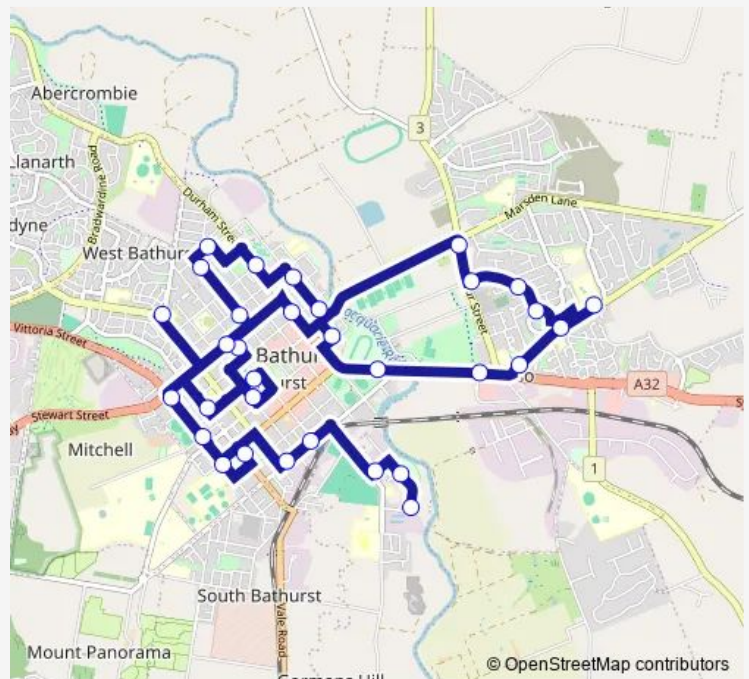

School Bus S735 Panda Bus - The Assumption to Gormans Hill via Kelso High

[Go to website](#)

Direction

The Assumption School, Mitre St — Eric Sargeant Dr Opp Gresser St

32 stops

[Open route schedule](#)

- The Assumption School, Mitre St
- Bathurst Public School, Rocket St
- Piper St Opp Panthers Bathurst
- Cathedral Primary School, George St
- Keppel St Before Stewart St
- Russell St Before Peel St
- Russell St Opp Daly St
- Commonwealth St Before Howick St
- Durham St Opp Victoria Park
- Morrisset St Before Stewart St
- Morrisset St Before George St
- Elizabeth St At William St
- Bathurst Showground, Kendall Av
- Sydney Rd Opp Stockland Dr
- Kelso Public School, Boyd St
- Boyd St Opp Bonnor St
- Kelso High School, Boyd St
- Kabbera Blvd Opp Tandora St
- Tandora St Opp Arnold Ct
- Tandora St Before Gilmour St

Route schedule

The Assumption School, Mitre St — Eric Sargeant Dr Opp Gresser St

Monday	15:10
Tuesday	15:10
Wednesday	15:10
Thursday	15:10
Friday	15:10
Saturday	—
Sunday	—

Route info

Direction: The Assumption School, Mitre St

Stops: 32

Trip Duration: 0 hour 55 min

S735 — Panda Bus - The Assumption to Gormans Hill via Kelso High **BusMaps**

Gilmour St Opp Trinity Heights Shopping Centre

Durham St After Rankin St

Rfbi Bathurst Masonic Village, Stewart St

Brilliant St After Stewart St

Brilliant St Opp Furness St

Centennial Park, Rocket St

St Stanislaus College, Brilliant St

Havannah St At Cross St

Havannah St Opp Bathurst Station

Lyal St Before Russel St

Upfold St After Cooper Cres