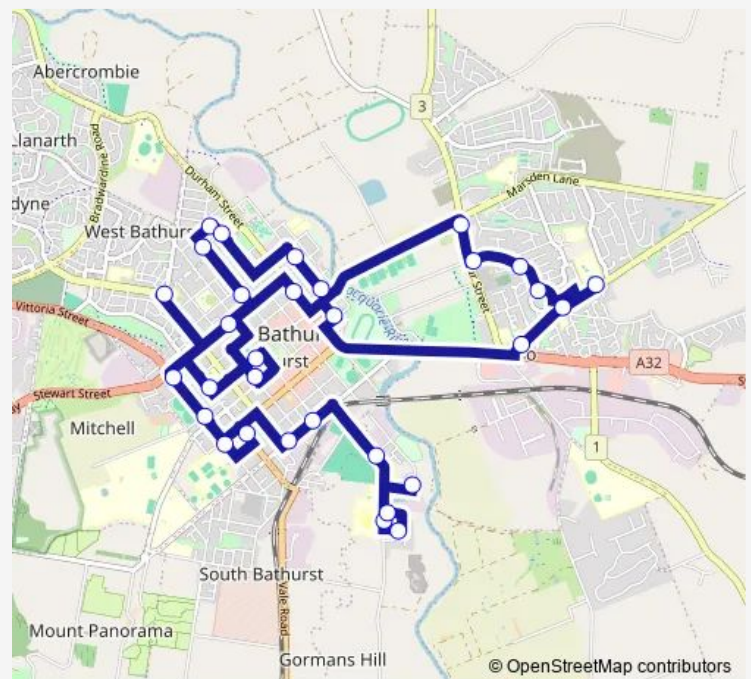

Morrisset St Before Stewart St

Morrisset St Before George St

Elizabeth St At William St

Kelso Public School, Boyd St

Boyd St Opp Bonnor St

Kelso High School, Boyd St

Kabbera Blvd Opp Tandora St

Tandora St Opp Arnold Ct

Tandora St Before Gilmour St

Gilmour St Opp Trinity Heights Shopping Centre

Durham St After Rankin St

Rfbi Bathurst Masonic Village, Stewart St

Route schedule

The Assumption School, Mitre St — Eric Sargeant Dr At Gesser St

Monday 15:10

Tuesday 15:10

Wednesday 15:10

Thursday 15:10

Friday 15:10

Saturday —

Sunday —

Route info

Direction: The Assumption School, Mitre St

Stops: 31

Trip Duration: 1 hour 0 min

■ S735 — Panda Bus - The Assumption to Gormans Hill via Kelso High

Brilliant St After Stewart St

Brilliant St Opp Furness St