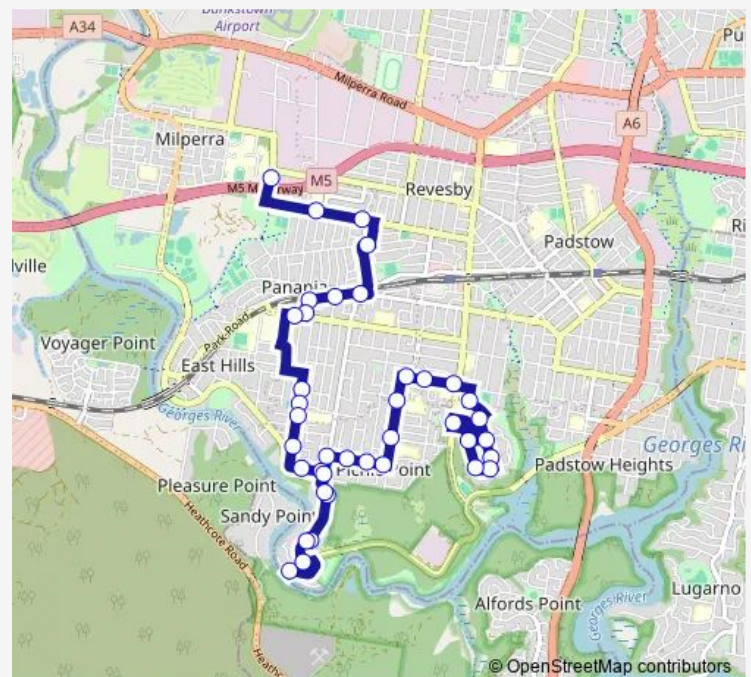

Alan Ashton Foreshore Reserve, Carinya Rd

Henry Lawson Dr After Carinya Rd

Henry Lawson Dr Opp Sylvan Gr

Henry Lawson Dr Before Picnic Point Rd

Route schedule

Horsley Rd After Beaconsfield St — Sandakan Rd At Rowell St

Monday 15:25

Tuesday 15:25

Wednesday 15:25

Thursday 15:25

Friday 15:25

Saturday —

Sunday —

Route info

Direction: Horsley Rd After Beaconsfield St

Stops: 39

Trip Duration: 0 hour 33 min

S735 — Mt St Joseph School to Revesby Heights

Picnic Point Rd At Doris St

Picnic Point Rd At Burns Rd

Burns Rd At Ramsay Rd

Centaur St Shops, Centaur St

Morotai Rd At Rowell St

Morotai Rd Opp Alamein Rd

Sandakan Rd At Fewtrell Av

Sandakan Rd At Steele Av

The River Rd Before Sandakan Rd

Sandakan Rd At Rowell St

S735 School Bus time schedules and route maps are available in an offline PDF at busmaps.com. Use the busmaps.com website to see live bus times, train schedule or subway schedule, and step-by-step directions for all public transit in Liverpool