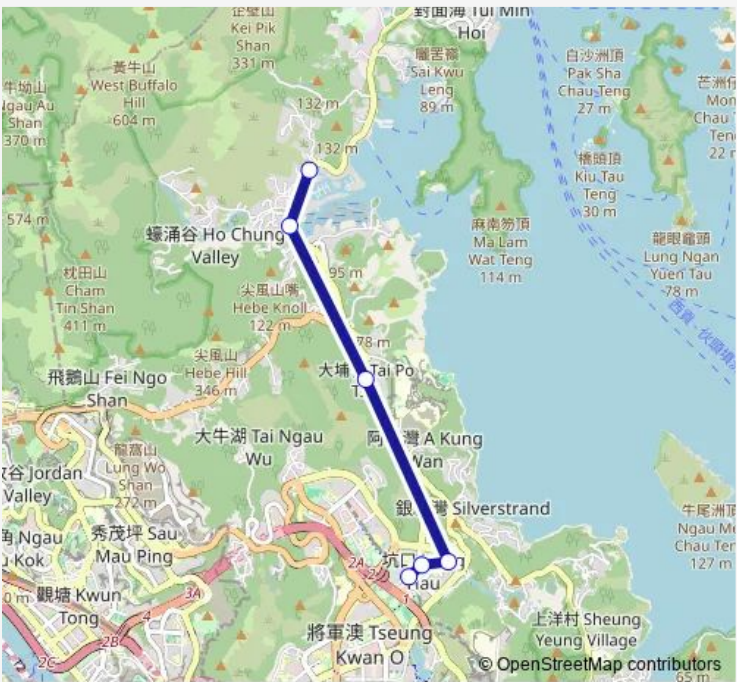

Bus 101M PAK SHA WAN - Hang HAU (Shortworking Service)

[Go to website](#)

Direction
 HIRAM'S HIGHWAY, OUTSIDE MARINA COVE — HANG HAU STATION PUBLIC TRANSPORT INTERCHANGE
 6 stops
[Open route schedule](#)

- HIRAM'S HIGHWAY, OUTSIDE MARINA COVE
- HIRAM'S HIGHWAY, OUTSIDE SAI KUNG CENTRAL PRIMARY SCHOOL
- CLEAR WATER BAY ROAD, OPPOSITE TAI PO TSAI TSUEN
- PO Ning Road, Opposite Tseung Kwan O Hospital
- Chung WA Road, Opposite Block 6, East Point City
- HANG HAU STATION PUBLIC TRANSPORT INTERCHANGE

Route schedule
 HIRAM'S HIGHWAY, OUTSIDE MARINA COVE — HANG HAU STATION PUBLIC TRANSPORT INTERCHANGE

Monday	07:10
Tuesday	07:10
Wednesday	07:10
Thursday	07:10
Friday	07:10
Saturday	—
Sunday	—

Route info
 Direction: HIRAM'S HIGHWAY, OUTSIDE MARINA COVE
 Stops: 6
 Trip Duration: 0 hour 13 min

Sunday —

Route info

Direction: Hiram'S Highway, Outside Hebe Haven Yacht
Club

Stops: 7

Trip Duration: 0 hour 15 min

101M Bus time schedules and route maps are available in an offline PDF at busmaps.com. Use the busmaps.com website to see live bus times, train schedule or subway schedule, and step-by-step directions for all public transit in Sai Kung