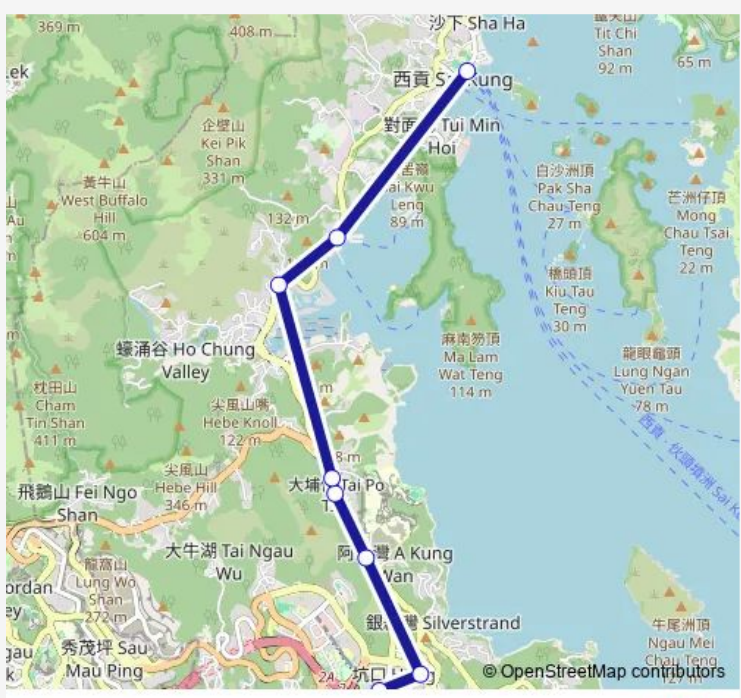

Bus 101M Hang HAU Station - SAI Kung

[Go to website](#)

Direction
 WAI MAN ROAD PLB TERMINUS — HANG HAU STA-
 TION PUBLIC TRANSPORT INTERCHANGE
 9 stops
[Open route schedule](#)

- WAI MAN ROAD PLB TERMINUS
- PO Tung Road, SAI Kung Town Hall
- Hiram'S Highway, Outside Hebe Haven Yacht Club
- HIRAM'S HIGHWAY, OUTSIDE MARINA COVE
- HIRAM'S HIGHWAY, OUTSIDE SAI KUNG CENTRAL
 PRIMARY SCHOOL
- CLEAR WATER BAY ROAD, OPPOSITE TAI PO TSAI
 TSUEN
- PO Ning Road, Opposite Tseung Kwan O Hospital
- Chung WA Road, Opposite Block 6, East Point City
- HANG HAU STATION PUBLIC TRANSPORT INTER-
 CHANGE

Route info
 Direction: WAI MAN ROAD PLB TERMINUS
 Stops: 9
 Trip Duration: 0 hour 20 min

101M — Hang HAU Station - SAI Kung BusMaps

Direction

HIRAM'S HIGHWAY, OUTSIDE LAKESIDE GARDEN —
HANG HAU STATION PUBLIC TRANSPORT INTER-
CHANGE

Direction: HIRAM'S HIGHWAY, NEAR PO LO CHE|PO LO
CHE

Stops: 8

Trip Duration: 0 hour 17 min

Direction

HANG HAU STATION PUBLIC TRANSPORT INTER-CHANGE — WAI MAN ROAD PLB TERMINUS

8 stops

[Open route schedule](#)

Route info

Direction: HANG HAU STATION PUBLIC TRANSPORT INTERCHANGE

Stops: 8

Trip Duration: 0 hour 20 min

101M Bus time schedules and route maps are available in an offline PDF at busmaps.com. Use the busmaps.com website to see live bus times, train schedule or subway schedule, and step-by-step directions for all public transit in Sai Kung