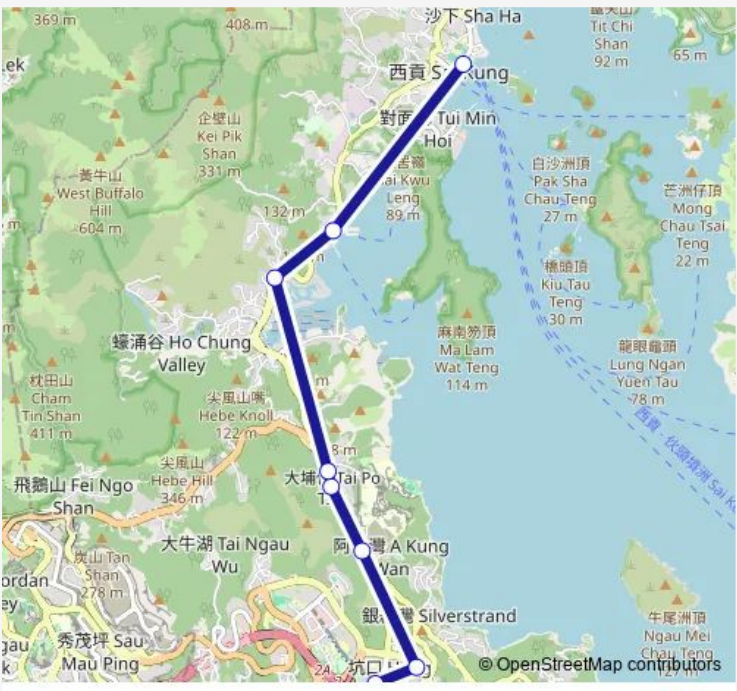

Bus 101m Hang HAU Station - SAI Kung

[Go to website](#)

**Direction**  
 WAI MAN Road PLB Terminus — Hang HAU Station Public Transport Interchange  
 9 stops  
[Open route schedule](#)

- WAI MAN Road PLB Terminus
- PO Tung Road, SAI Kung Town Hall
- Hiram'S Highway, Outside Hebe Haven Yacht Club
- Hiram'S Highway, Outside Marina Cove
- Hiram'S Highway, Outside SAI Kung Central Primary School
- Clear Water BAY Road, Opposite TAI PO Tsai Tsuen
- PO Ning Road, Opposite Tseung Kwan O Hospital
- Chung WA Road, Opposite Block 6, East Point City
- Hang HAU Station Public Transport Interchange

**Route info**  
 Direction: WAI MAN Road PLB Terminus  
 Stops: 9  
 Trip Duration: 0 hour 20 min

■ 101m — Hang HAU Station - SAI Kung **BusMaps**

### Route info

Direction: Hiram'S Highway, Near PO LO Che|Po LO Che

Stops: 8

Trip Duration: 0 hour 17 min

### Route info

Direction: Hang HAU Station Public Transport Interchange

Stops: 8

Trip Duration: 0 hour 20 min

101m Bus time schedules and route maps are available in an offline PDF at busmaps.com. Use the busmaps.com website to see live bus times, train schedule or subway schedule, and step-by-step directions for all public transit in Sai Kung