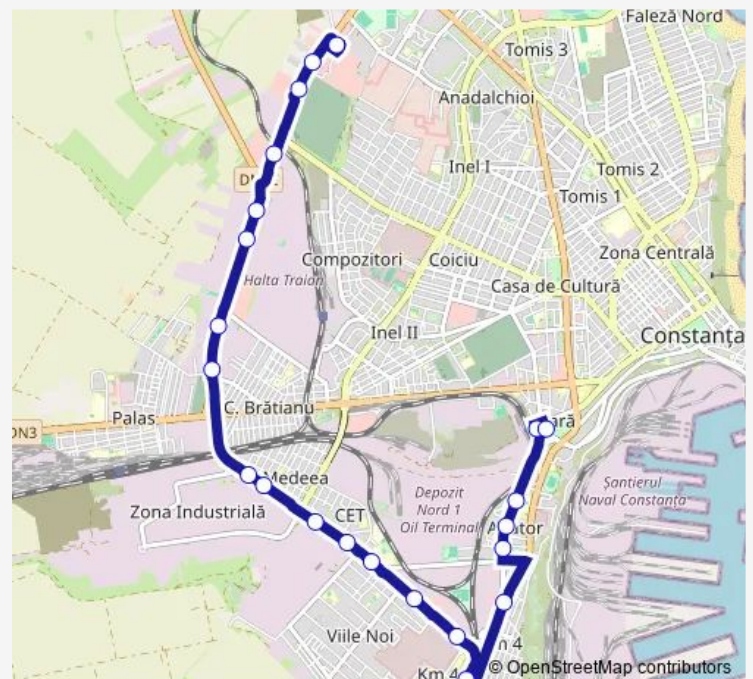

Direction

Gara — Cap Linie Vivo

23 stops

[Open route schedule](#)

- Gara
- Piata Abator
- Complex Abator
- Far
- Dir. Sanitar-Vet.
- Parc KM 4-5
- Pandurului
- Liliacului
- Nicolae Grindeanu
- Scoala nr.37
- Muzeul Militar National
- Campinei
- Caraiman
- Piata Cet
- Cumpenei
- Dobrogea
- Alba Iulia
- Nicolae Filimon
- Crisul Repede
- Varianta Ovidiu
- Baba Novac

Route schedule

Gara — Cap Linie Vivo

Monday	05:15-22:14
Tuesday	05:15-22:14
Wednesday	05:15-22:14
Thursday	05:15-22:14
Friday	05:15-22:14
Saturday	05:44-22:14
Sunday	05:44-22:14

Route info

Direction: Gara

Stops: 23

Trip Duration: 0 hour 36 min

Metro

Cap Linie Vivo

Direction

Cap Linie Vivo — Gara

23 stops

[Open route schedule](#)

Route info

Direction: Cap Linie Vivo

Stops: 23

Trip Duration: 0 hour 41 min

101m Bus time schedules and route maps are available in an offline PDF at busmaps.com. Use the busmaps.com website to see live bus times, train schedule or subway schedule, and step-by-step directions for all public transit in Constanta