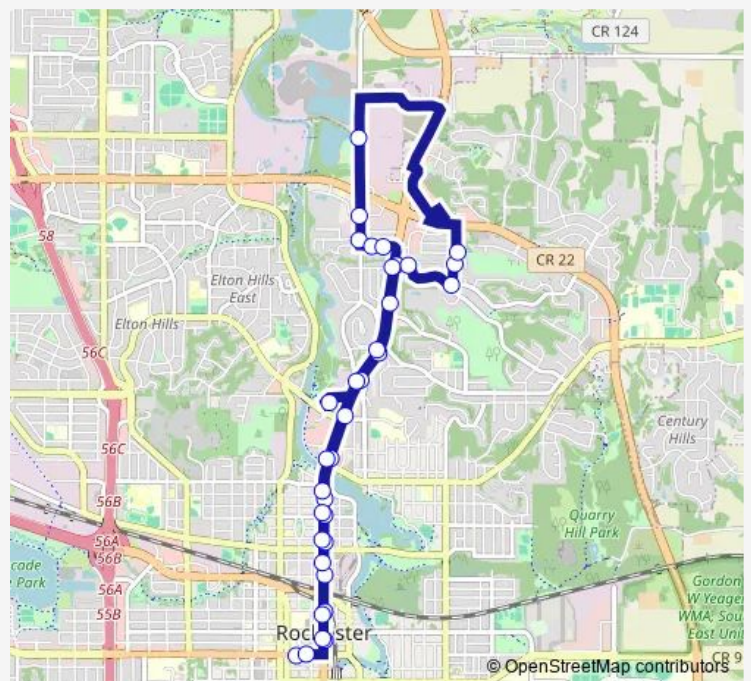

Bus 101M Route 101 Midday

[Go to website](#)

Direction
 Downtown Transit Center Station G — Downtown Transit Center Station B
 34 stops
[Open route schedule](#)

- Downtown Transit Center Station G
- Broadway Avenue South and 1st St Southeast
- Broadway Avenue North and 2nd St Northeast
- Broadway Avenue North and 5th St Northwest
- Along Broadway Avenue North and South of 8th St Northeast
- Broadway Avenue North and 10th St Northeast
- Broadway Avenue North and 12th St Northeast
- Silver Lake Shopping Center
- Recreation Center
- Broadway Avenue Northeast and 3rd Avenue Northeast
- Broadway Avenue Northeast and 23rd St Northeast
- Along Broadway Avenue Northeast and North Of Northern Hills Drive Northeast
- Broadway Avenue Northeast and Rocky Creek Drive Northeast
- Rocky Creek Drive Northeast and Wellner Drive Northeast
- Rocky Creek Drive Northeast and Northern Valley Drive Northeast
- Along Northern Valley Drive Northeast and North of Rocky Creek Drive Northeast
- Northern Valley Drive Northeast and 30th St. Northeast
- Pwtoc/Foster Arend Park

Route info

Direction: Downtown Transit Center Station G
 Stops: 34
 Trip Duration: 0 hour 36 min

101M — Route 101 Midday

East River Road Northeast and Service Court Northeast

River Court Northeast and East River Rd Northeast

Along 31st St. Northeast and East of East River Rd. Northeast

Along 31st Street Northeast and West of Broadway Avenue North

Broadway Avenue Northeast and 27th St. Northeast

Broadway Avenue Northeast and 23rd St Northeast

Broadway Avenue Northeast and East River Rd Northeast

125 Live

River Centre

Along Broadway Avenue North and 13th St. Northwest

Along Broadway Avenue North and North Of 10th St Northwest

Broadway Avenue North and 8th St. Northwest