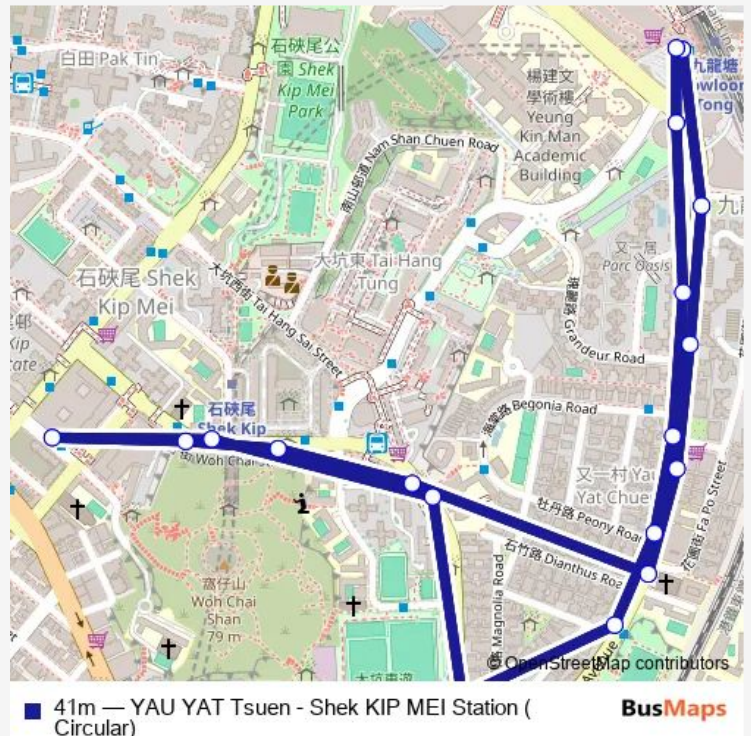

Bus 41m YAU YAT Tsuen - Shek KIP MEI Station (Circular)

[Go to website](#)

Direction
Festival Walk — Festival Walk

18 stops

[Open route schedule](#)

Festival Walk

TAT Chee Avenue, Near Sherborne, Village Gardens

TAT Chee Avenue, Near Lyndhurst, Village Gardens

TAT Chee Avenue, Near YAU YAT Lau

TAT Chee Avenue, Near 禮賢會堂

TAI Hang Tung Road, Near Tung Moon House, TAI Hang Tung Estate

WOH Chai Street, Near MAN LOK House, TAI Hang SAI Estate

WOH Chai Street, Near THE Church OF Christ IN China Ming YIN College

NAM Cheong Street, Outside Public Health Laboratory Centre

WOH Chai Street, Outside Ming YIN College

TAI Hang Tung Road, Near Concordia Lutheran School

TAU Hang Tung Road, Outside TAI Hang Tung Recreation Ground|TAU Hang Tung Road, Outside TAI Hang Tung Recreation Ground

TAT Chee Avenue, Near FA HUI Park

TAT Chee Avenue, Near Peony Garden

TAT Chee Avenue, Near Bisney Court

TAT Chee Avenue, Near Parc Oasis Tower 2

TAT Chee Avenue, Near THE Jockey Club Environmental Building

Festival Walk

Route schedule
Festival Walk — Festival Walk

Monday	07:00-20:00
Tuesday	07:00-20:00
Wednesday	07:00-20:00
Thursday	07:00-20:00
Friday	07:00-20:00
Saturday	07:00-20:00
Sunday	07:00-20:00

Route info
Direction: Festival Walk
Stops: 18
Trip Duration: 0 hour 13 min