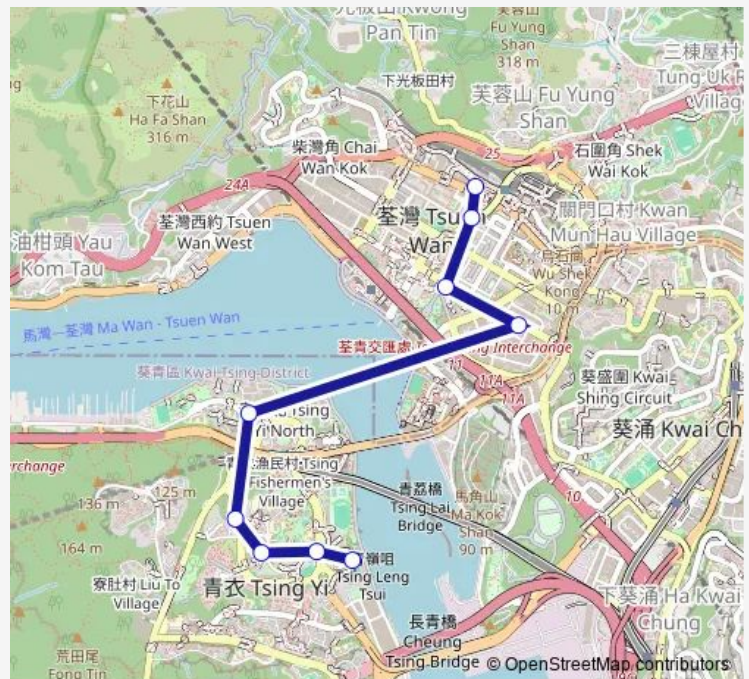

Route info

Direction: [Kmb] Tsing Yi Ferry BUS Terminus

Stops: 9

Trip Duration: 0 hour 28 min

■ 41M — Tsing Yi Ferry - Tsuen WAN Station

Direction

[Kmb] Tsuen WAN Station BUS Terminus[Xb] Tsuen WAN Station NAM Fung Centre BUS Terminus — [Kmb] Tsing YI Ferry BUS Terminus

Monday 06:05-23:55

Tuesday 06:05-23:55

Wednesday 06:05-23:55

Thursday 06:05-23:55

Friday 06:05-23:55

Saturday 06:05-23:55

Sunday 06:05-12:05

Route info