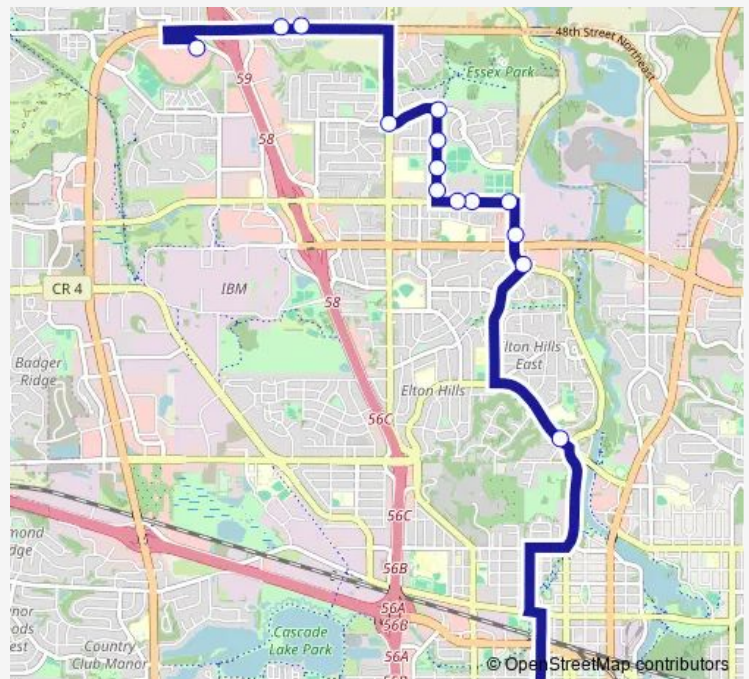

Bus 26 Night Nb Route 26 Night Northbound

[Go to website](#)

Direction

Elton Hills Drive Northwest and Viking Drive Northwest —
Near West Frontage Rd and 55th Street Northwest

14 stops

[Open route schedule](#)

- Elton Hills Drive Northwest and Viking Drive Northwest
- West River Parkway Northwest and 9th Avenue Northwest
- West River Pkwy Northwest and 38th St. Northwest
- Along 41st St Northwest and West River Park way Northwest
- Along 41st St. Northwest and 400 East of 11th Avenue Northwest
- 41st Street Northwest and 11th Avenue Northwest
- Along 13th Avenue Northwest and North of 41st St. Northwest
- 13th Avenue Northwest and 44th St. Northwest
- 13th Avenue Northwest and 46th St. Northwest
- 48th Street Northwest and 13th Avenue Northwest
- 48th Street Northwest and 18th Avenue Northwest
- 25th Avenue Northwest and 55th St. Northwest
- 55th Street Northwest and 26th Avenue Northwest
- Near West Frontage Rd and 55th Street Northwest

Route schedule

Elton Hills Drive Northwest and Viking Drive Northwest —
Near West Frontage Rd and 55th Street Northwest

Monday	19:22-21:52
Tuesday	19:22-21:52
Wednesday	19:22-21:52
Thursday	19:22-21:52
Friday	19:22-21:52
Saturday	—
Sunday	—

Route info

Direction: Elton Hills Drive Northwest and Viking Drive Northwest

Stops: 14

Trip Duration: 0 hour 16 min

26 Night Nb — Route 26 Night Northbound

26 Night Nb Bus time schedules and route maps are available in an offline PDF at busmaps.com. Use the busmaps.com website to see live bus times, train schedule or subway schedule, and step-by-step directions for all public transit in Rochester