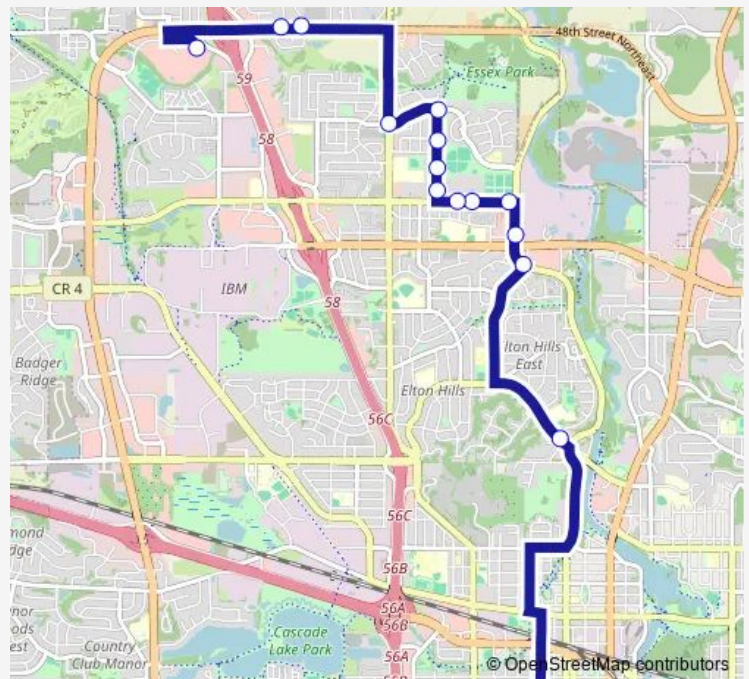

Bus 26 Night NB Route 26 Night Northbound

[Go to website](#)

Direction

Elton Hills Drive Northwest and Viking Drive Northwest —
Near West Frontage Rd and 55th Street Northwest

14 stops

[Open route schedule](#)

- Elton Hills Drive Northwest and Viking Drive Northwest
- West River Parkway Northwest and 9th Avenue Northwest
- West River Pkwy Northwest and 38th St. Northwest
- Along 41st St Northwest and West River Park way Northwest
- Along 41st St. Northwest and 400 East of 11th Avenue Northwest
- 41st Street Northwest and 11th Avenue Northwest
- Along 13th Avenue Northwest and North of 41st St. Northwest
- 13th Avenue Northwest and 44th St. Northwest
- 13th Avenue Northwest and 46th St. Northwest
- 48th Street Northwest and 13th Avenue Northwest
- 48th Street Northwest and 18th Avenue Northwest
- 25th Avenue Northwest and 55th St. Northwest
- 55th Street Northwest and 26th Avenue Northwest
- Near West Frontage Rd and 55th Street Northwest

Route schedule

Elton Hills Drive Northwest and Viking Drive Northwest —
Near West Frontage Rd and 55th Street Northwest

Monday	19:22-21:52
Tuesday	19:22-21:52
Wednesday	19:22-21:52
Thursday	19:22-21:52
Friday	19:22-21:52
Saturday	—
Sunday	—

Route info

Direction: Elton Hills Drive Northwest and Viking Drive Northwest

Stops: 14

Trip Duration: 0 hour 16 min

26 Night NB — Route 26 Night Northbound

26 Night NB Bus time schedules and route maps are available in an offline PDF at busmaps.com. Use the busmaps.com website to see live bus times, train schedule or subway schedule, and step-by-step directions for all public transit in