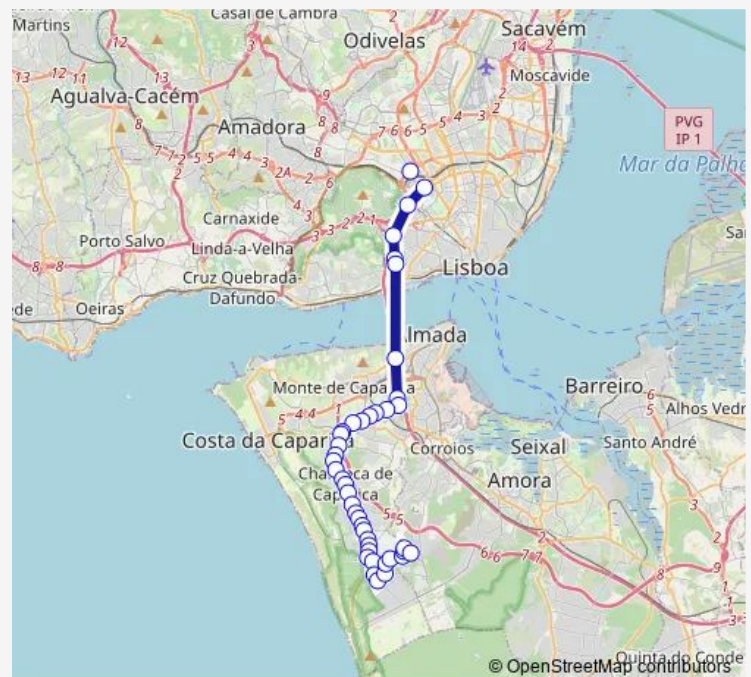

Ch Caparica (Palhais R Elias Garcia) Posto Galp

Route schedule

Lisboa (Terminal Sete Rios) — Marisol (R Amadeu S Cardoso Lte 31a)

Monday 07:20-00:30⁺¹

Tuesday 07:20-00:30⁺¹

Wednesday 07:20-00:30⁺¹

Thursday 07:20-00:30⁺¹

Friday 07:20-00:30⁺¹

Saturday 07:20-19:20

Sunday 07:20-19:20

Route info

Direction: Lisboa (Terminal Sete Rios)

Stops: 42

Trip Duration: 0 hour 55 min

159 - Lisboa (Sete Rios) - Marisol (via Alcântara)