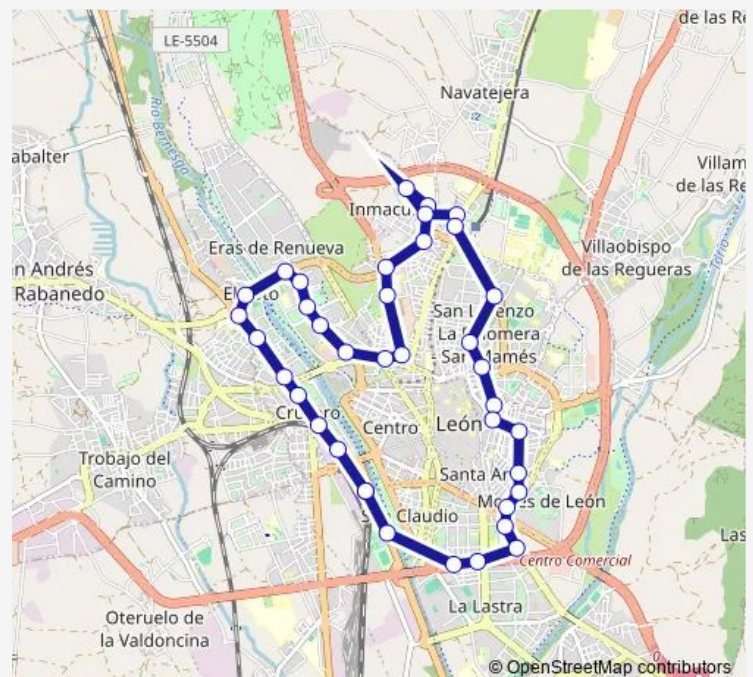

Direction

Urbano Est.Autobuses — Urbano Est.Autobuses

38 stops

[Open route schedule](#)

Urbano Est.Autobuses

Calle Astorga. 14

Calle Astorga. 22

Av.Magdalena (P.Quevedo)

S.Antonio Abad. Salida

Route schedule

Urbano Est.Autobuses — Urbano Est.Autobuses

Monday 07:15-22:15

Tuesday 07:15-22:15

Wednesday 07:15-22:15

Thursday 07:15-22:15

Friday 07:15-22:15

Saturday 07:00-22:00

Sunday 07:00-22:00

Route info

Direction: Urbano Est.Autobuses

Stops: 38

Trip Duration: 1 hour 0 min

Peña Labra. 1

Mariano Andrés. 149