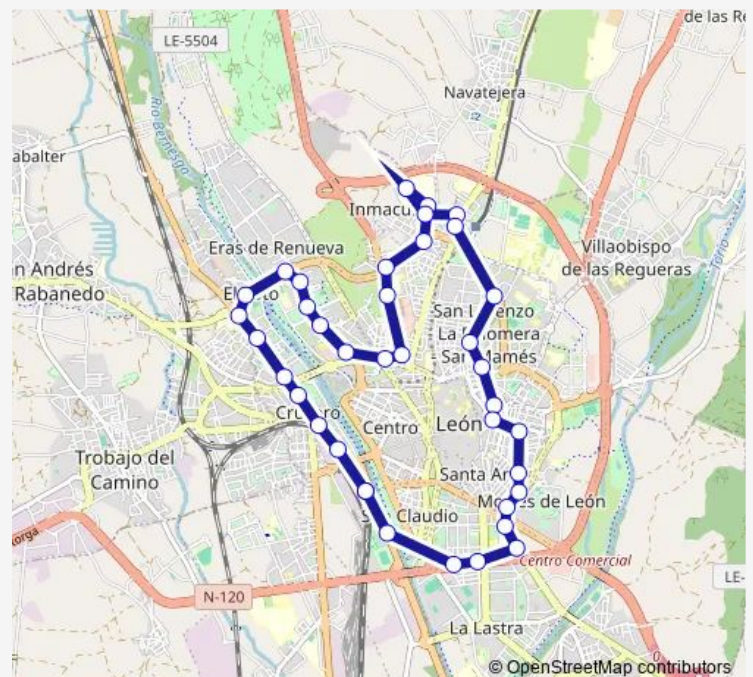

Direction

Urbano Est.Autobuses — Urbano Est.Autobuses

38 stops

[Open route schedule](#)

Urbano Est.Autobuses

Calle Astorga. 14

Calle Astorga. 22

Av.Magdalena (P.Quevedo)

S.Antonio Abad. Salida

Route schedule

Urbano Est.Autobuses — Urbano Est.Autobuses

Monday 07:15-22:15

Tuesday 07:15-22:15

Wednesday 07:15-22:15

Thursday 07:15-22:15

Friday 07:15-22:15

Saturday 07:00-22:00

Sunday 07:00-22:00

Route info

Direction: Urbano Est.Autobuses

Stops: 38

Trip Duration: 1 hour 0 min

Peña Labra. 1

Mariano Andrés. 149