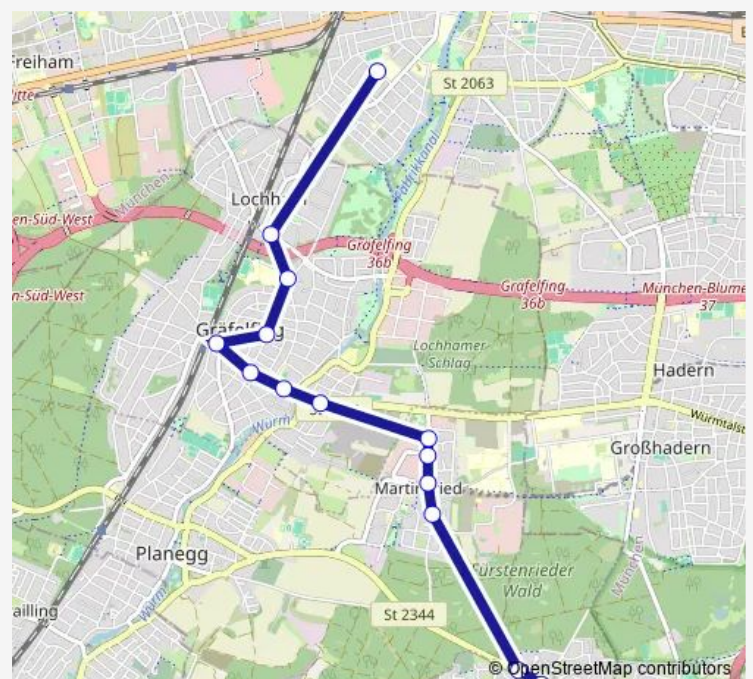

Martinsried, Nord

Martinsried, Lena-Christ-Str.

Gräfelfing, Würmtalstraße

Gräfelfing, Jugendmusikschule

Gräfelfing, Eichendorffplatz

Gräfelfing

Gräfelfing, Sudetenstraße

Lochham, Adalbert-Stifter-Str.

### Route info

Direction: Neuried, Ortsmitte

Stops: 14

Trip Duration: 0 hour 20 min

## Direction

Wehnerstraße — Neuried, Ortsmitte

13 stops

[Open route schedule](#)

Wehnerstraße

Lochham

Lochham, Adalbert-Stifter-Str.

Gräfelfing, Sudetenstraße

## Route info

Direction: Wehnerstraße

Stops: 13

Trip Duration: 0 hour 20 min

267V Regional Bus Service time schedules and route maps are available in an offline PDF at [busmaps.com](https://busmaps.com). Use the [busmaps.com](https://busmaps.com) website to see live bus times, train schedule or subway schedule, and step-by-step directions for all public transit in Munich