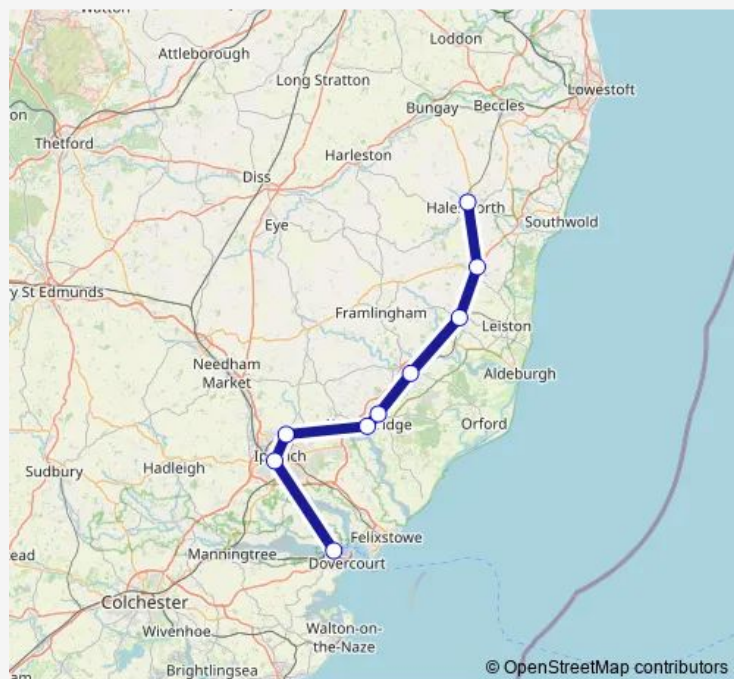

Rail Le:Hpq->Has LE train service from HPQ to Has

[Go to website](#)

Direction

Harwich International — Halesworth

9 stops

[Open route schedule](#)

Harwich International

Ipswich

Westerfield

Woodbridge

Melton (Suffolk)

Wickham Market

Saxmundham

Darsham

Halesworth

Route schedule

Harwich International — Halesworth

Monday —

Tuesday —

Wednesday —

Thursday —

Friday —

Saturday 21:38

Sunday —

Route info

Direction: Harwich International

Stops: 9

Trip Duration: 1 hour 32 min

■ Le:Hpq->Has — LE train service from HPQ to Has

Le:Hpq->Has Rail time schedules and route maps are available in an offline PDF at busmaps.com. Use the busmaps.com website to see live bus times, train schedule or subway schedule, and step-by-step directions for all public transit in Ipswich