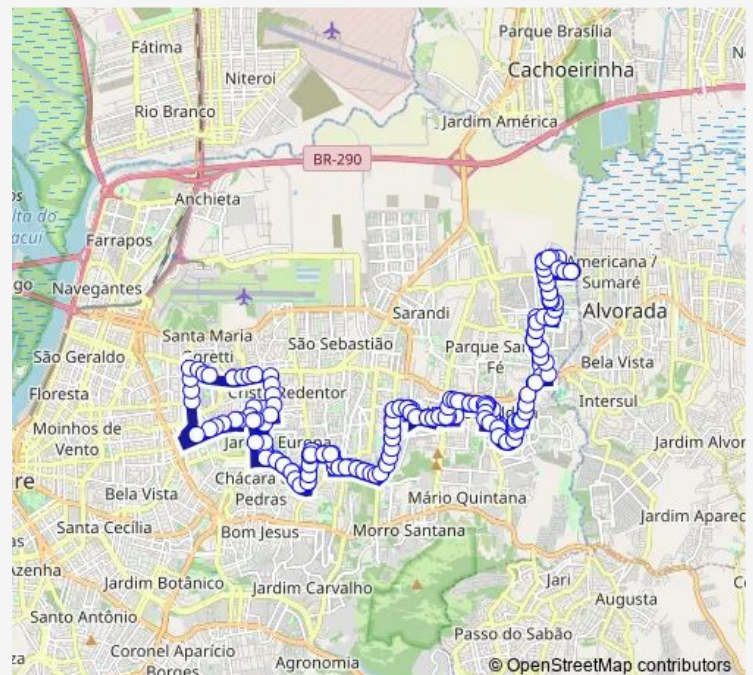

Saturday 06:40-21:25

Sunday 08:30-20:20

Route info

Direction: Paulino DF 521

Stops: 199

Trip Duration: 1 hour 40 min

■ B51 — Parque / Postao Iapi / H Conceicao

Antonio Francisco Lisboa DF 377