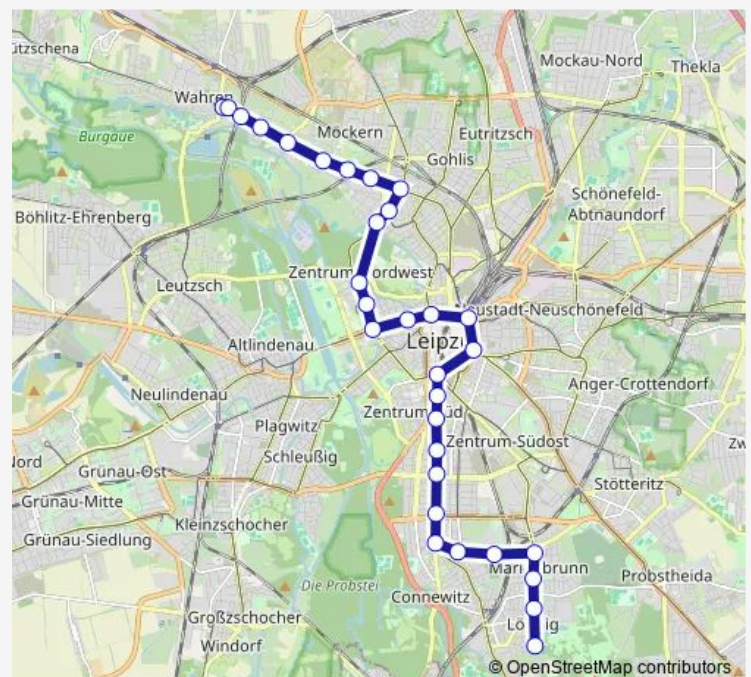

### Route schedule

Leipzig, Wahren (Rathaus) — Leipzig, Lößnig

Monday

—

Tuesday

—

Wednesday

—

Thursday

—

Friday

—

Saturday

—

Sunday

12:48-18:18

### Route info

Direction: Leipzig, Wahren (Rathaus)

Stops: 31

Trip Duration: 0 hour 52 min

51

BusMaps

Leipzig, Südplatz

Leipzig, Karl-Liebknecht-/Kurt-Eisner-Str.

## Route info

Direction: Leipzig, Lößnig

Stops: 30

Trip Duration: 0 hour 49 min

Leipzig, Dantestr.

Leipzig, Möckernscher Markt

Leipzig, Annaberger Str.

Leipzig, Am Viadukt