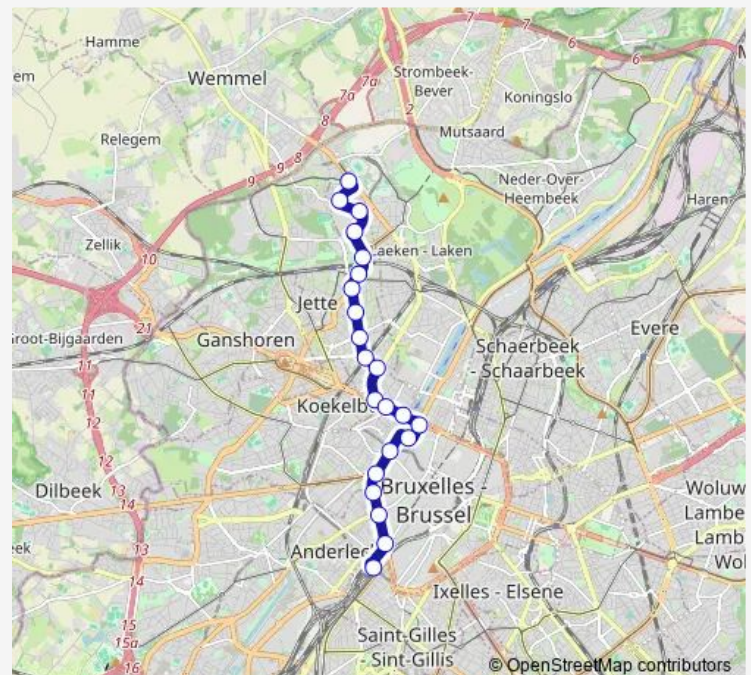

Route schedule

Porte DE Ninove — Stade

Monday 04:57-14:14

Tuesday 04:57-14:14

Wednesday 04:57-14:14

Thursday 04:57-14:14

Friday 04:57-14:14

Saturday 05:08-10:15

Sunday 05:08-19:49

Route info

Direction: Porte DE Ninove

Stops: 18

Trip Duration: 0 hour 22 min

Direction

Stade — Gare DU Midi

22 stops