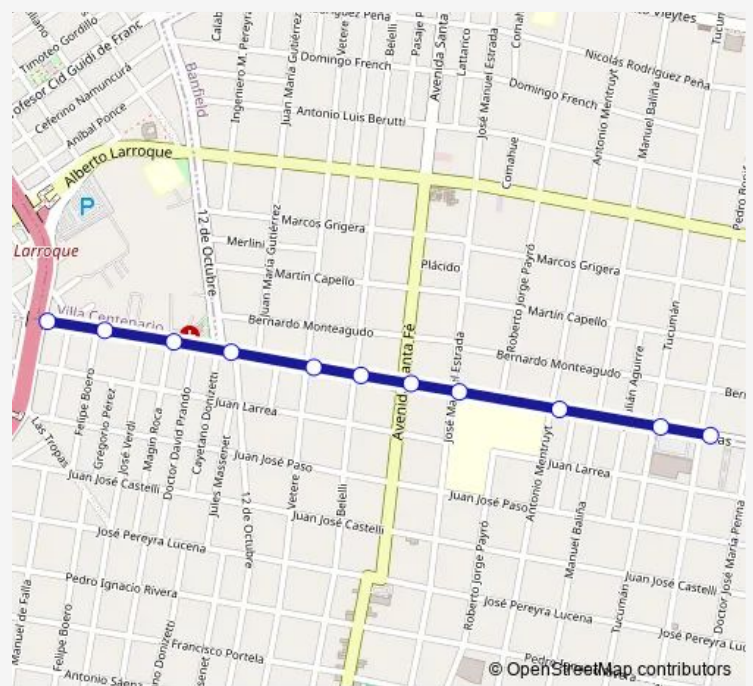

Route schedule

General Juan Gregorio DE LAS Heras 1039-1099 — General Juan Gregorio DE LAS Heras 2599-2699

Monday 05:00-23:40

Tuesday 05:00-23:40

Wednesday 05:00-23:40

Thursday 05:00-23:40

Friday 05:00-23:40

Saturday 05:00-23:40

Sunday 05:00-23:40

Route info

Direction: General Juan Gregorio DE LAS Heras 1039-1099

Stops: 11

Trip Duration: 0 hour 37 min

552A — Jmldzm552

552A Bus time schedules and route maps are available in an offline PDF at busmaps.com. Use the busmaps.com website to see live bus times, train schedule or subway schedule, and step-by-step directions for all public transit in Lomas de Zamora