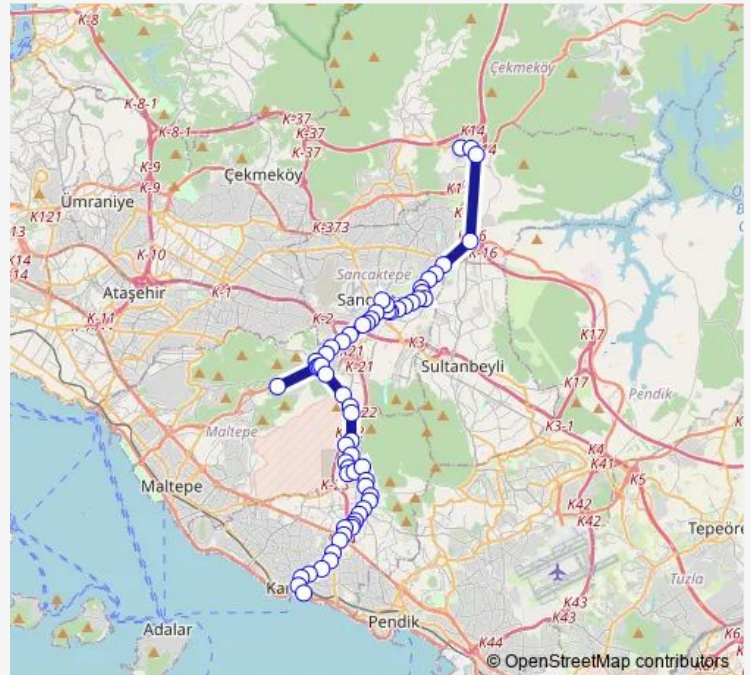

Route schedule**KARTAL — NİŞANTEPE**

Monday 17:45

Tuesday 17:45

Wednesday 17:45

Thursday 17:45

Friday 17:45

Saturday —

Sunday —

Route info

Direction: KARTAL

Stops: 59

Trip Duration: 1 hour 17 min

■ 132N — Kartal - Nişantepe

BusMaps

YUNUS EMRE

UĞURMUMCU