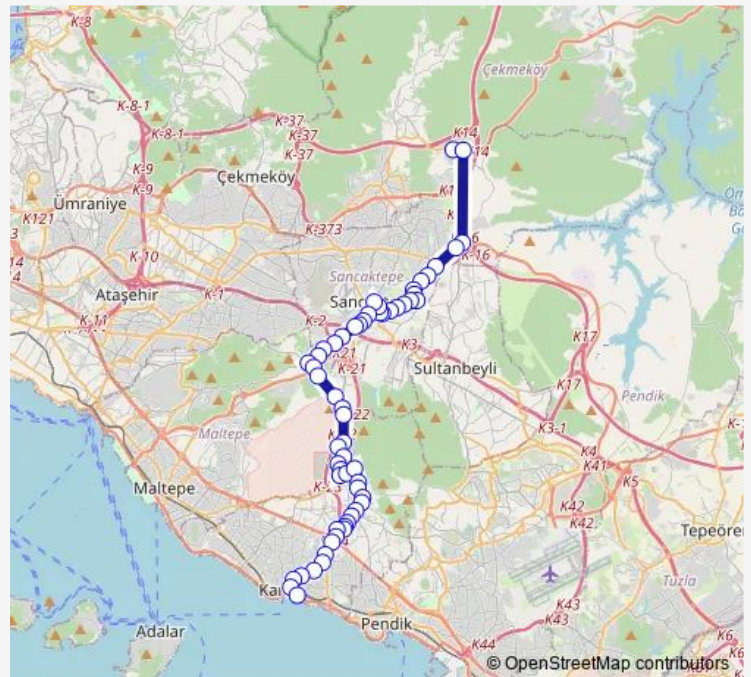

Saturday 05:40-16:15

Sunday —

Route info

Direction: NİŞANTEPE

Stops: 59

Trip Duration: 1 hour 12 min

132N — Kartal - Nişantepe

BusMaps