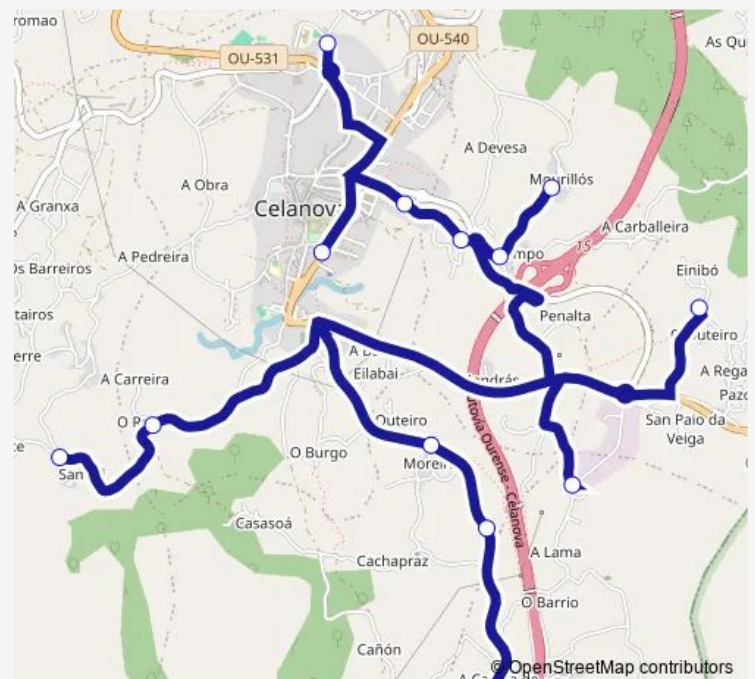

Estrada Mourillos-Celanov

O Val

Mourillos

O Campo DE Mourillós

Einibo

Lamas DE Ansemil

O Redondo (Sampil)

Sampil

Thursday 15:30

Friday 15:30

Saturday —

Sunday —

Route info

Direction: Celanova

Stops: 13

Trip Duration: 0 hour 30 min

Direction

Caseta DE Ansemil (Marque — Celanova)

13 stops

[Open route schedule](#)

Caseta DE Ansemil (Marque

Taller Nissan (Celanova)

Moreira DE Cañón

Sampil

Saturday —

Sunday —

Route info

Direction: Caseta DE Ansemil (Marque

Stops: 13

Trip Duration: 0 hour 31 min

XG603041 Bus time schedules and route maps are available in an offline PDF at busmaps.com. Use the busmaps.com website to see live bus times, train schedule or subway schedule, and step-by-step directions for all public transit in Celanova