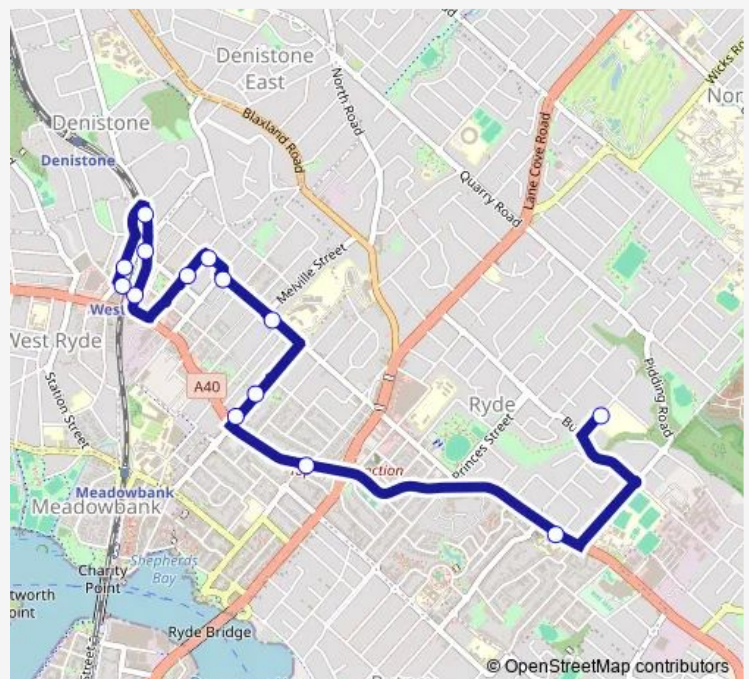

School Bus 630w Ryde Secondary College to West Ryde Station

[Go to website](#)

Direction

Ryde Secondary College, Malvina Rd — West Ryde Station (Set Down)

14 stops

[Open route schedule](#)

Ryde Secondary College, Malvina Rd

St Charles Primary School, Victoria Rd

Victoria Rd At Belmore St

Bowden St After Victoria Rd

Bowden St Before Sewell St

Parkes St Opp Tafe Northern Sydney

Parkes St At Hermitage Rd

Orchard St At Anzac Av

Anzac Av Before Wattle St

West Ryde Station, Ryedale Rd

Ryedale Rd Opp Ryde Eastwood Leagues Club

Ryedale Rd Before Marlow Av

West Pde After Miriam Rd

West Ryde Station (Set Down)

Route schedule

Ryde Secondary College, Malvina Rd — West Ryde Station (Set Down)

Monday	15:20
Tuesday	15:20
Wednesday	15:20
Thursday	15:20
Friday	15:20
Saturday	—
Sunday	—

Route info

Direction: Ryde Secondary College, Malvina Rd

Stops: 14

Trip Duration: 0 hour 19 min

630w School Bus time schedules and route maps are available in an offline PDF at busmaps.com. Use the busmaps.com website to see live bus times, train schedule or subway schedule, and step-by-step directions for all public transit in Sydney