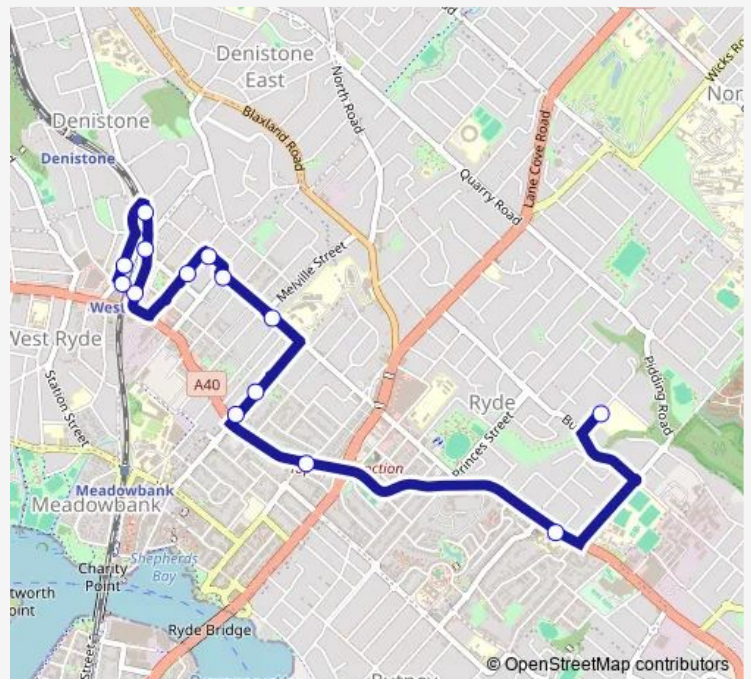

School Bus 630w Ryde Secondary College to West Ryde Station

Go to website

Direction

Ryde Secondary College, Malvina Rd — West Ryde Station (Set Down)

14 stops

[Open route schedule](#)

Ryde Secondary College, Malvina Rd

St Charles Primary School, Victoria Rd

Victoria Rd At Belmore St

Bowden St After Victoria Rd

Bowden St Before Sewell St

Parkes St Opp Tafe Northern Sydney

Parkes St At Hermitage Rd

Orchard St At Anzac Av

Anzac Av Before Wattle St

West Ryde Station, Ryedale Rd

Ryedale Rd Opp Ryde Eastwood Leagues Club

Ryedale Rd Before Marlow Av

West Pde After Miriam Rd

West Ryde Station (Set Down)

Route schedule

Ryde Secondary College, Malvina Rd — West Ryde Station (Set Down)

Monday	15:20
Tuesday	15:20
Wednesday	15:20
Thursday	15:20
Friday	15:20
Saturday	—
Sunday	—

Route info

Direction: Ryde Secondary College, Malvina Rd

Stops: 14

Trip Duration: 0 hour 19 min

630w School Bus time schedules and route maps are available in an offline PDF at busmaps.com. Use the busmaps.com website to see live bus times, train schedule or subway schedule, and step-by-step directions for all public transit in Sydney