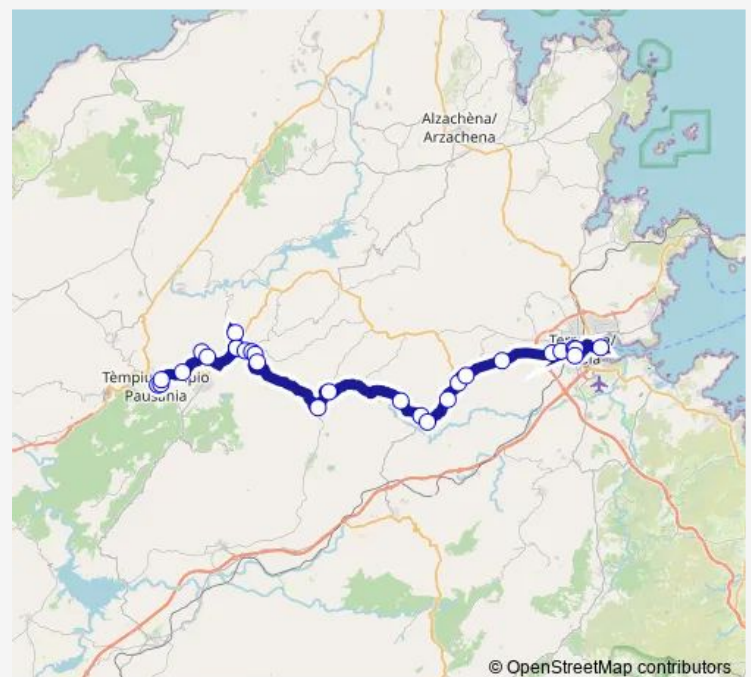

Route info

Direction: Calangianus Municipio

Stops: 9

Trip Duration: 0 hour 23 min

© OpenStreetMap contributors

Direction

Tempio Pausania Stazione — Olbia Porto Isola Bianca

28 stops