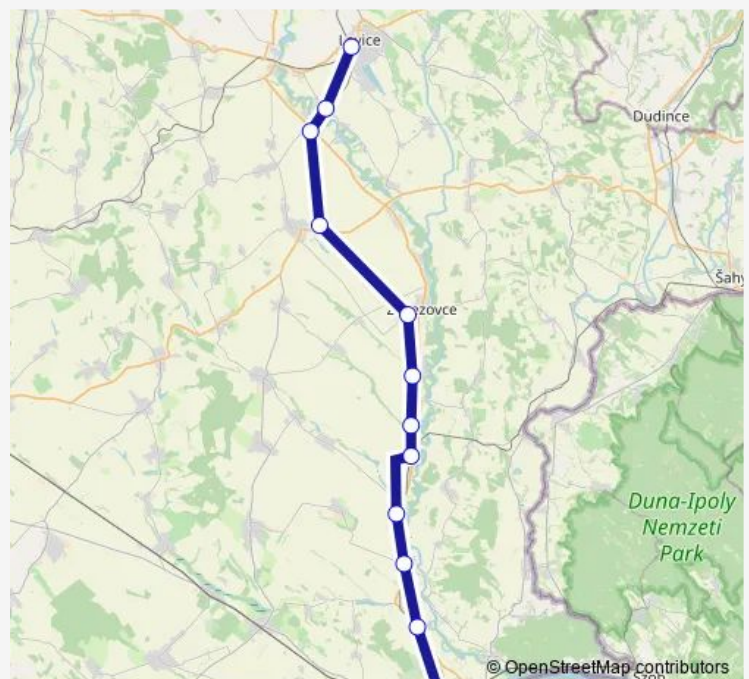

**Direction**

Štúrovo — Levice

12 stops

[Open route schedule](#)

Štúrovo

Kamenný Most n.Hronom

Kamenín

Bíňa

Čata

Pohronský Ruskov

Hronovce

Želiezovce

Tekovské Lužany

Tekovský Hrádok

Dolná Seč

Levice

## Route schedule

Štúrovo — Levice

Monday 03:47-21:29

Tuesday 03:47-19:28

Wednesday 03:47-19:28

Thursday 03:47-21:29

Friday 03:47-21:29

Saturday 05:28-21:29

## Route info

Direction: Štúrovo

Stops: 12

Trip Duration: 1 hour 10 min

Rail time schedules and route maps are available in an offline PDF at [busmaps.com](https://busmaps.com). Use the [busmaps.com](https://busmaps.com) website to see live bus times, train schedule or subway schedule, and step-by-step directions for all public transit in Levice