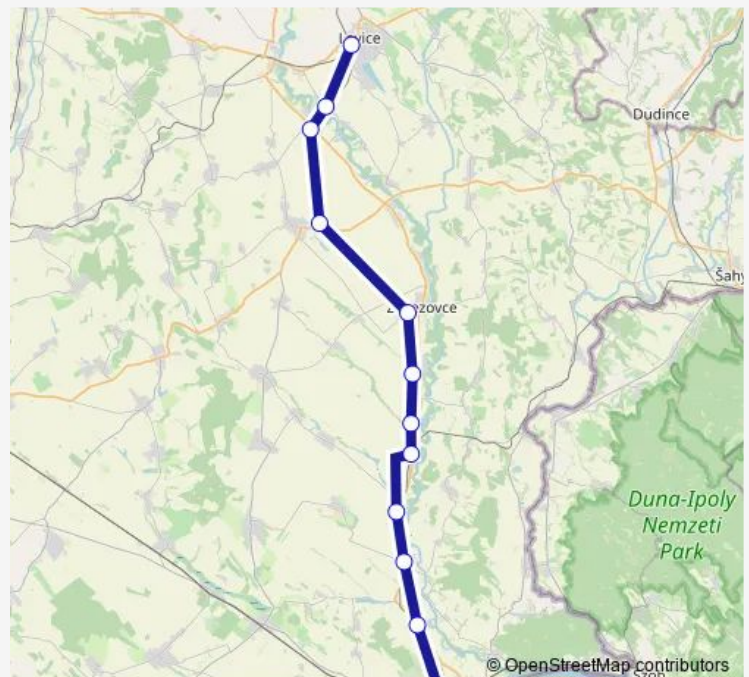

Rail Levice-Štúrovo[Go to website](#)**Direction**

Štúrovo — Levice

12 stops

[Open route schedule](#)

Štúrovo

Kamenný Most n.Hronom

Kamenín

Bíňa

Čata

Pohronský Ruskov

Hronovce

Želiezovce

Tekovské Lužany

Tekovský Hrádok

Dolná Seč

Levice

Route schedule

Štúrovo — Levice

Monday 03:47-21:29

Tuesday 03:47-19:28

Wednesday 03:47-21:29

Thursday 03:47-21:29

Friday 03:47-21:29

Saturday 05:28-21:29

Sunday 05:28-21:29

Route info

Direction: Štúrovo

Stops: 12

Trip Duration: 1 hour 8 min

Levice-Štúrovo

BusMaps

Rail time schedules and route maps are available in an offline PDF at busmaps.com. Use the busmaps.com website to see live bus times, train schedule or subway schedule, and step-by-step directions for all public transit in Levice