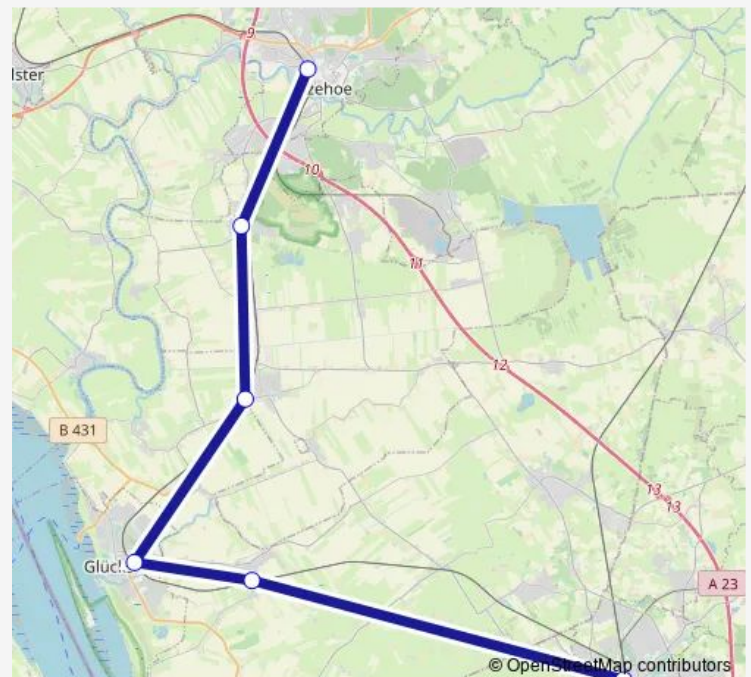

### Direction

Pinneberg — Itzehoe

3 stops

[Open route schedule](#)

Pinneberg

Elmshorn

Itzehoe

### Route schedule

Pinneberg — Itzehoe

Monday	—
Tuesday	—
Wednesday	—
Thursday	—
Friday	—
Saturday	16:09-23:16
Sunday	05:59-23:16

### Route info

Direction: Pinneberg

Stops: 3

Trip Duration: 1 hour 3 min

RE7-SEV

BusMaps

## Direction

Bf. Elmshorn (Zob) — Bf. Itzehoe (Draisine)

6 stops

[Open route schedule](#)

Bf. Elmshorn (Zob)

Bf. Herzhorn

Bf. Glückstadt

Bf. Krempe