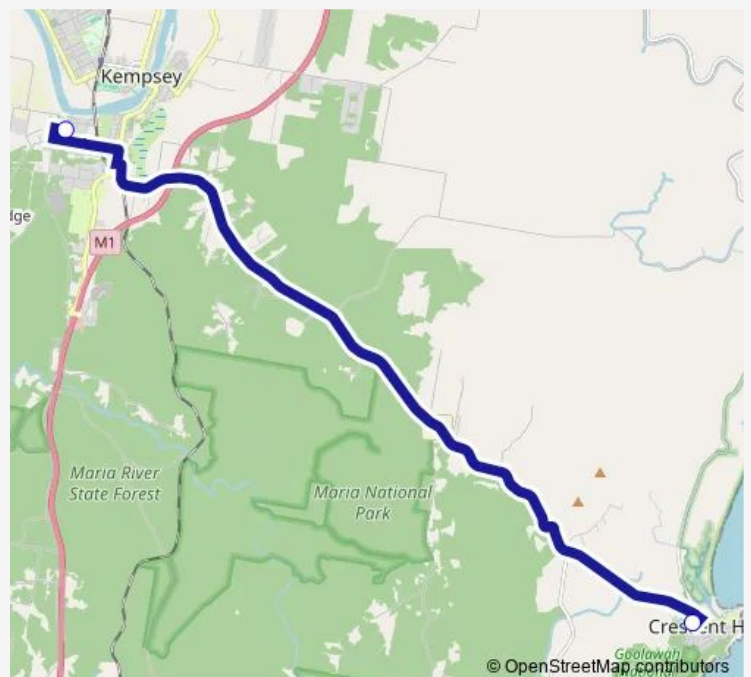

School Bus S610 Crescent Head PS to Kempsey

[Go to website](#)**Direction**

Crescent Head Public School — Melville High School,
Nicholson St

2 stops

[Open route schedule](#)

Crescent Head Public School

Melville High School, Nicholson St

Route schedule

Crescent Head Public School — Melville High School,
Nicholson St

Monday	15:05
Tuesday	15:05
Wednesday	15:05
Thursday	15:05
Friday	15:05
Saturday	—
Sunday	—

Route info

Direction: Crescent Head Public School

Stops: 2

Trip Duration: 0 hour 27 min

S610 — Crescent Head PS to Kempsey

BusMaps

S610 School Bus time schedules and route maps are available in an offline PDF at busmaps.com. Use the busmaps.com website to see live bus times, train schedule or subway schedule, and step-by-step directions for all public transit in Kempsey

The schedule is provided in the local timezone. Times with "(+1)" indicate departures on the next day.

PDF file created on 2025-01-16

2024 BusMaps.com - All Rights Reserved