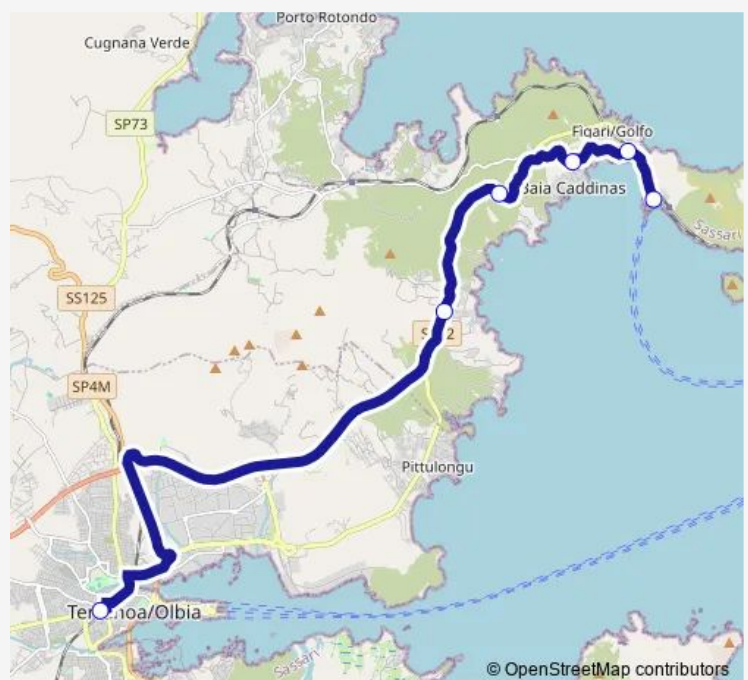

Golfo Aranci Hotel King

Golfo Aranci Spiaggia Bianca

SP 82 Colonia SOS Aranzos

Olbia Corso Vittorio Veneto 3C-Capolinea

Route schedule

Golfo Aranci Scalo FS-Porto — Olbia Corso Vittorio Veneto 3C-Capolinea

Monday 07:30-22:10

Tuesday 07:30-22:10

Wednesday 07:30-22:10

Thursday 07:30-22:10

Friday 07:30-22:10

Saturday 07:30-22:10

Sunday 07:30-20:00

Route info

Direction: Golfo Aranci Scalo FS-Porto

Stops: 6

Trip Duration: 0 hour 25 min

Linea 610 — Olbia - G.Aranci

Direction

Olbia Corso Vittorio Veneto 3C-Capolinea — Golfo Aranci Scalo FS-Porto

6 stops

[Open route schedule](#)

Direction: Olbia Corso Vittorio Veneto 3C-Capolinea

Stops: 6

Trip Duration: 0 hour 25 min

Linea 610 Bus time schedules and route maps are available in an offline PDF at busmaps.com. Use the busmaps.com website to see live bus times, train schedule or subway schedule, and step-by-step directions for all public transit in Golfo Aranci