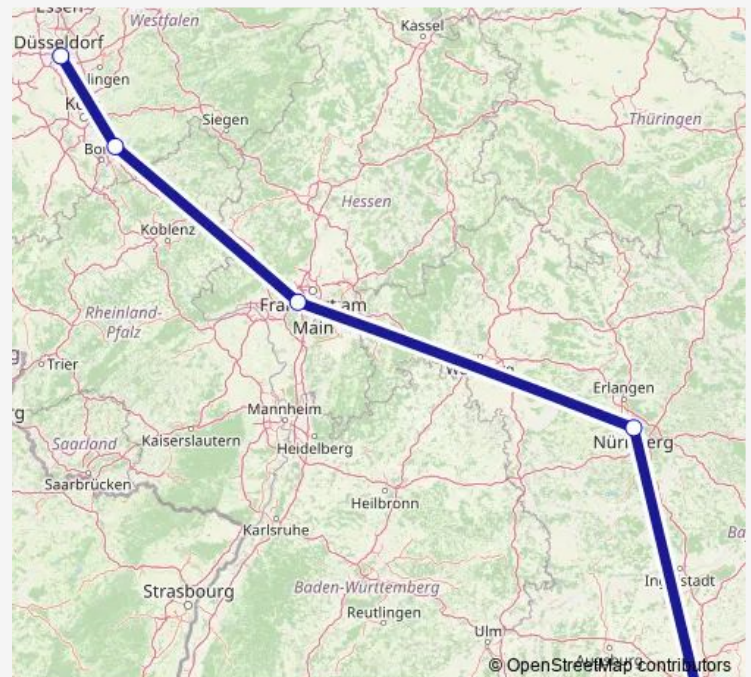

High Speed Rail Service 2

[Go to website](#)

Direction

München Hbf — Düsseldorf Hbf

4 stops

[Open route schedule](#)

München Hbf

Nürnberg Hbf

Frankfurt (Main) Flughafen Fernbahnhof

Düsseldorf Hbf

Route schedule

München Hbf — Düsseldorf Hbf

Monday	—
Tuesday	—
Wednesday	—
Thursday	17:33
Friday	—
Saturday	—
Sunday	—

Route info

Direction: München Hbf

Stops: 4

Trip Duration: 4 hour 25 min

Direction

Düsseldorf Hbf — München Hbf

5 stops

[Open route schedule](#)

Düsseldorf Hbf

Köln Messe/Deutz Bf

Stops: 5

Trip Duration: 4 hour 13 min

Direction

München Hbf — Düsseldorf Hbf

5 stops

[Open route schedule](#)

München Hbf

Nürnberg Hbf