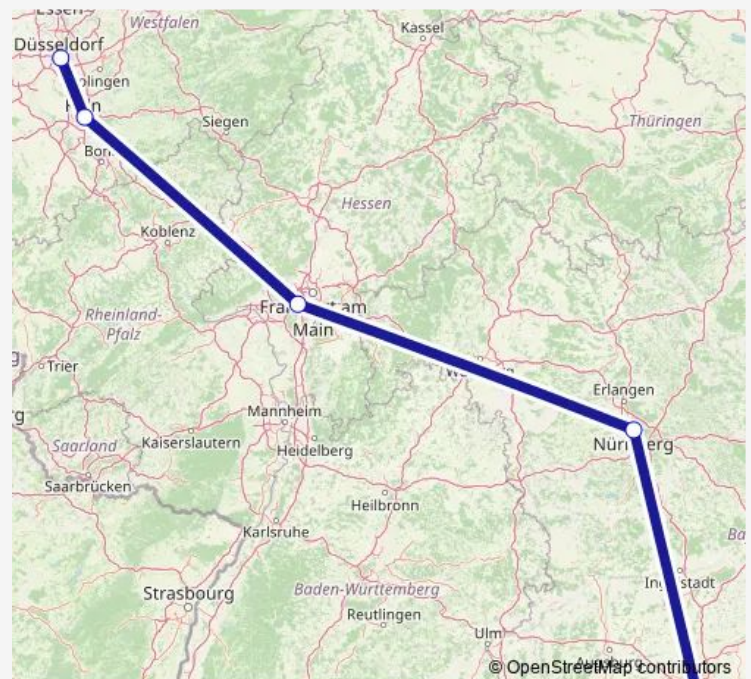

High Speed Rail Service 2

[Go to website](#)

Direction

Düsseldorf Hbf — München Hbf

5 stops

[Open route schedule](#)

Düsseldorf Hbf

Köln Messe/Deutz Bf

Frankfurt (Main) Flughafen Fernbahnhof

Nürnberg Hbf

München Hbf

Route schedule

Düsseldorf Hbf — München Hbf

Monday 06:07

Tuesday 06:07

Wednesday 06:07

Thursday 06:07

Friday 06:07

Saturday —

Sunday —

Route info

Direction: Düsseldorf Hbf

Stops: 5

Trip Duration: 4 hour 32 min

Direction

München Hbf — Düsseldorf Hbf

5 stops

[Open route schedule](#)

München Hbf

Nürnberg Hbf

Frankfurt (Main) Flughafen Fernbahnhof

Köln Messe/Deutz Bf