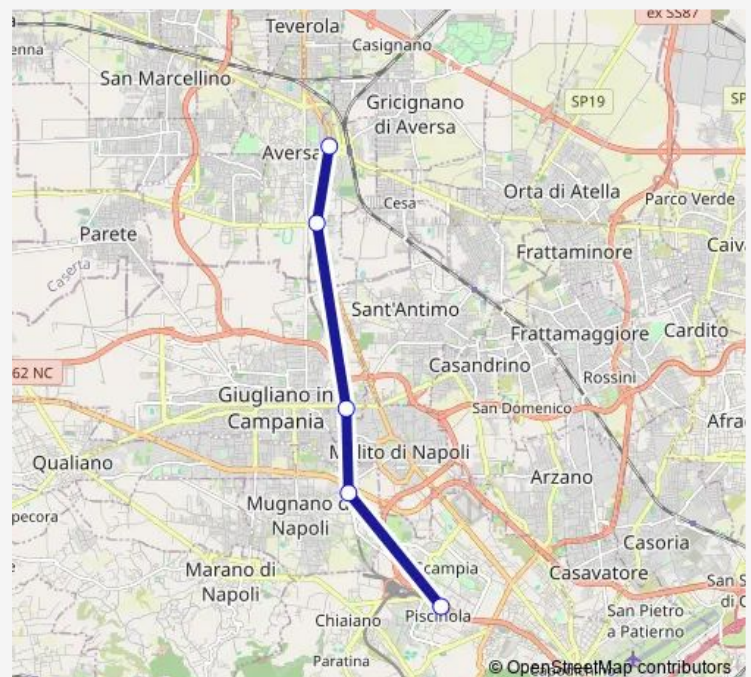

Rail 2 Piscinola - Giugliano - Aversa

[Go to website](#)**Direction**

Piscinola Scampia — Aversa

5 stops

[Open route schedule](#)

Piscinola Scampia

Mugnano

Giugliano

Friday 06:15-21:45

Saturday 06:15-21:45

Sunday 06:15-21:45

Route info

Direction: Piscinola Scampia

Stops: 5

Trip Duration: 0 hour 12 min

■ 2 — Piscinola - Giugliano - Aversa

BusMaps

Direction

Aversa — Piscinola Scampia

5 stops

[Open route schedule](#)

Aversa

Aversa Ippodromo

Giugliano

Route info

Direction: Aversa

Stops: 5

Trip Duration: 0 hour 12 min

2 Rail time schedules and route maps are available in an offline PDF at busmaps.com. Use the busmaps.com website to see live bus times, train schedule or subway schedule, and step-by-step directions for all public transit in Aversa