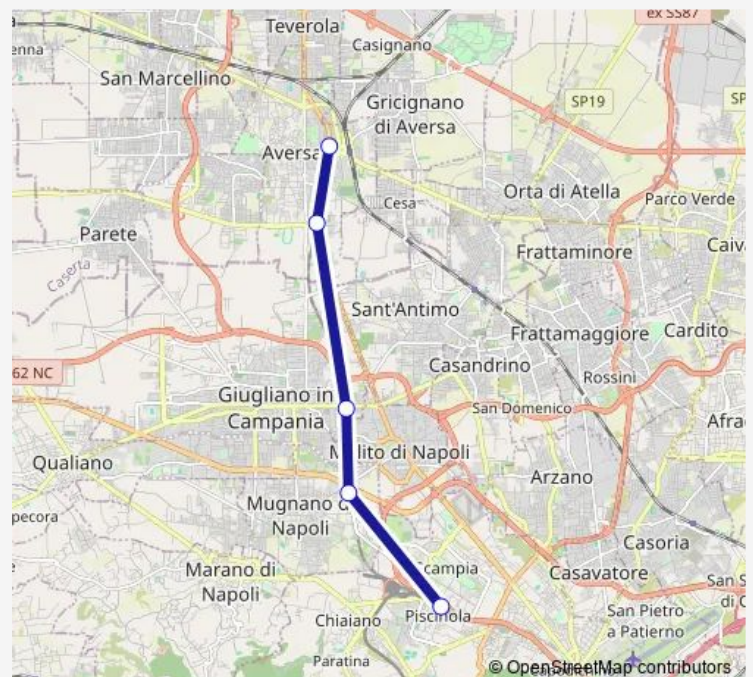

Rail 2 Piscinola - Giugliano - Aversa

[Go to website](#)**Direction**

Piscinola Scampia — Aversa

5 stops

[Open route schedule](#)

Piscinola Scampia

Mugnano

Giugliano

Friday 06:15-21:45

Saturday 06:15-21:45

Sunday 06:15-21:45

Route info

Direction: Piscinola Scampia

Stops: 5

Trip Duration: 0 hour 12 min

■ 2 — Piscinola - Giugliano - Aversa

Direction

Aversa — Piscinola Scampia

5 stops

[Open route schedule](#)

Aversa

Aversa Ippodromo

Giugliano

Mugnano

Direction: Aversa

Stops: 5

Trip Duration: 0 hour 12 min

2 Rail time schedules and route maps are available in an offline PDF at busmaps.com. Use the busmaps.com website to see live bus times, train schedule or subway schedule, and step-by-step directions for all public transit in Aversa