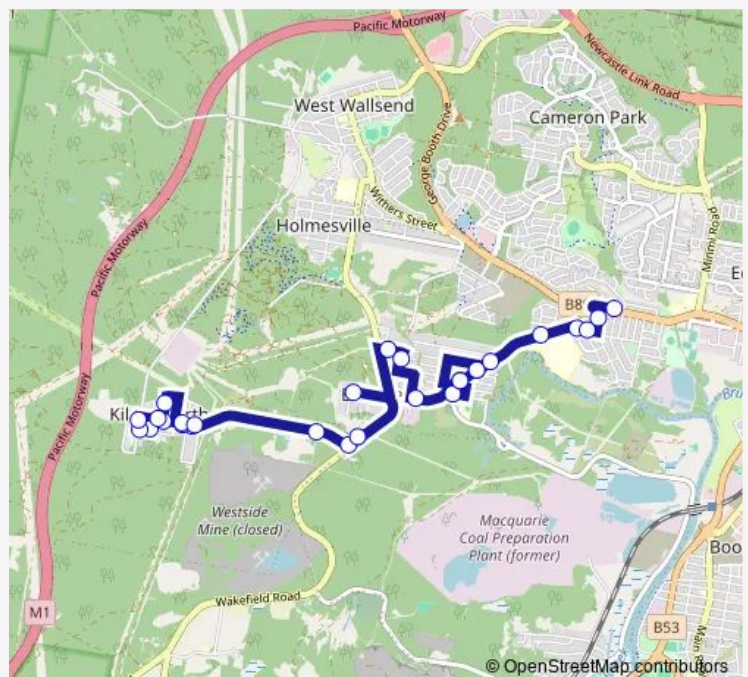

The Broadway Before Brooks St

Brooks St Before Killingworth Rd

The Broadway Before Throckmorton St

The Broadway Before The Trongate

Wakefield Rd After The Broadway

Charlton St At Bendigo St

Johnson Av Opp Taylor Memorial Reserve

Government Rd Opp Taylor Memorial Reserve

Northville Dr After Highcross St

Northville Dr At Macquarie St

Northville Dr After Thomas St

Barnsley Public School, Cliffbrook St

Northville Dr At Macquarie St

Route schedule

The Broadway At Wakefield Rd — St Benedict's Primary School, Main Rd

Monday	08:25
Tuesday	08:25
Wednesday	08:25
Thursday	08:25
Friday	08:25
Saturday	—
Sunday	—

Route info

Direction: The Broadway At Wakefield Rd

Stops: 28

Trip Duration: 0 hour 33 min

6254 — Killingworth to St Benedicts Ps

Northville Dr After Thomas St

Northville Dr After George St

New Heights Christian Church, Northville Dr

Crest Av Opp Aroona St

Edgeworth Heights Public School, Crest Av