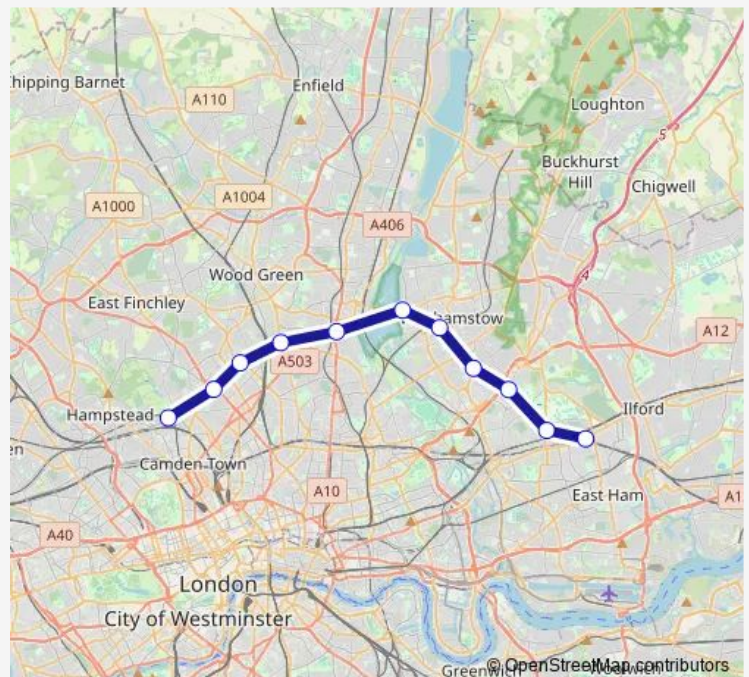

Rail Lo:Wgr->Gpo LO train service from WGR to Gpo

[Go to website](#)

Direction

Woodgrange Park — Gospel Oak

11 stops

[Open route schedule](#)

Woodgrange Park

Wanstead Park

Leytonstone High Road

Leyton Midland Road

Walthamstow Queens Road

Blackhorse Road

South Tottenham

Harringay Green Lanes

Crouch Hill

Upper Holloway

Gospel Oak

Route schedule

Woodgrange Park — Gospel Oak

Monday —

Tuesday 06:12

Wednesday 06:12

Thursday 06:12

Friday 06:12

Saturday —

Sunday —

Route info

Direction: Woodgrange Park

Stops: 11

Trip Duration: 0 hour 36 min

Lo:Wgr->Gpo — LO train service from WGR to Gpo

Lo:Wgr->Gpo Rail time schedules and route maps are available in an offline PDF at busmaps.com. Use the busmaps.com website to see live bus times, train schedule or subway schedule, and step-by-step directions for all public transit in London