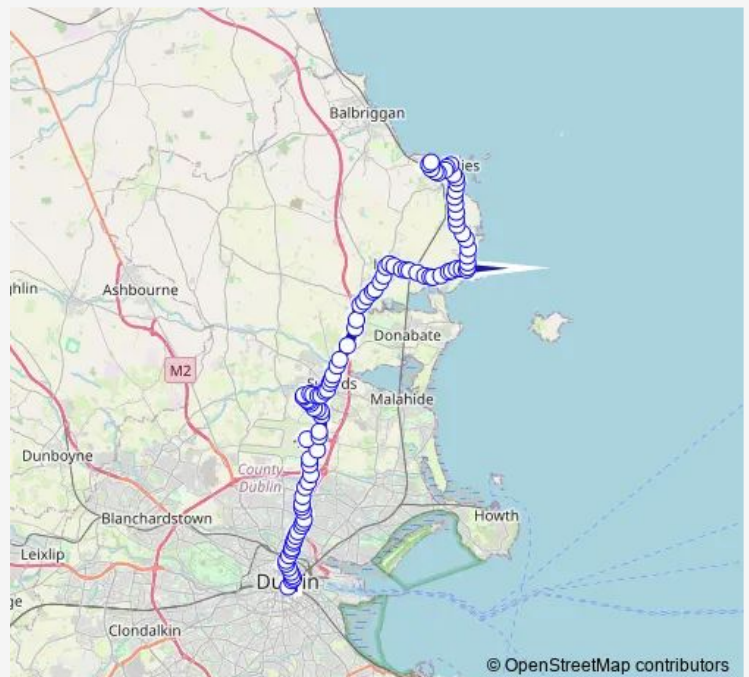

Swords Road

Shanowen Road

Omni Park Sc

Route schedule

Westmoreland Street — Marsh Lane

Monday	—
Tuesday	—
Wednesday	—
Thursday	—
Friday	—
Saturday	01:30
Sunday	01:30

Route info

Direction: Westmoreland Street

Stops: 68

Trip Duration: 1 hour 14 min

33n — Westmoreland Street - Balbriggan

Schoolhouse Lane

Morton Stadium

Santry Close

Santry Retail Park

Collinstown Park