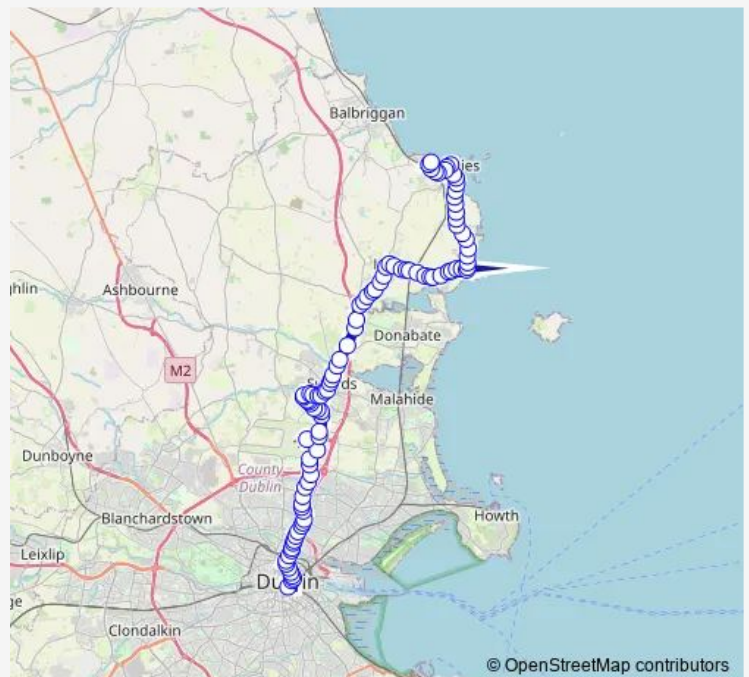

Thursday —

Friday —

Saturday 01:30

Sunday 01:30

Route info

Direction: Westmoreland Street

Stops: 68

Trip Duration: 1 hour 14 min