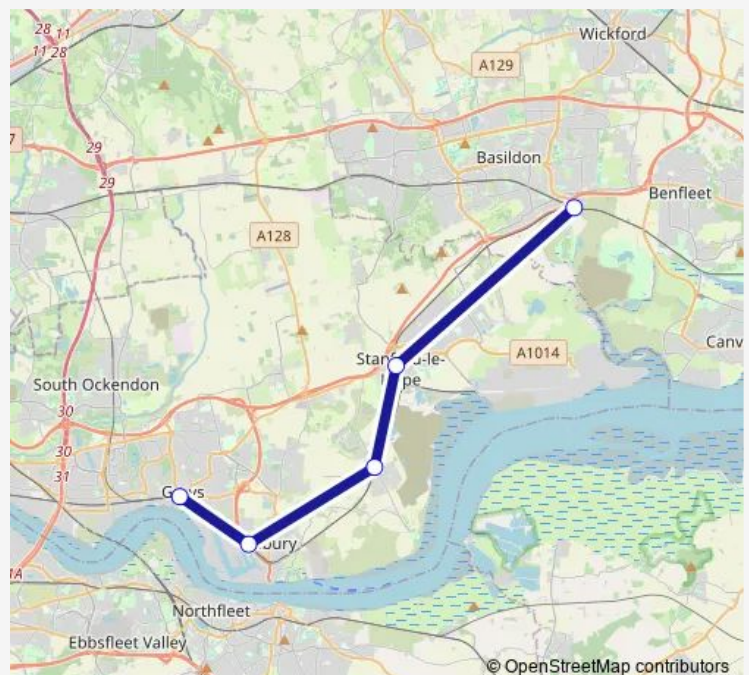

Route schedule

Pitsea — Grays

Monday	22:58-23:58
Tuesday	22:58-23:58
Wednesday	22:58-23:58
Thursday	22:58-23:58
Friday	—
Saturday	—
Sunday	—

Route info

Direction: Pitsea

Stops: 8

Trip Duration: 0 hour 35 min

Direction

Pitsea — Grays

5 stops

[Open route schedule](#)

Pitsea

Stanford-le-Hope

East Tilbury

Tilbury Town

Grays

Route schedule

Pitsea — Grays

Monday	23:08
Tuesday	—
Wednesday	—
Thursday	—
Friday	—
Saturday	—
Sunday	05:54-23:08

Route info

Direction: Pitsea

Stops: 5

Trip Duration: 0 hour 43 min