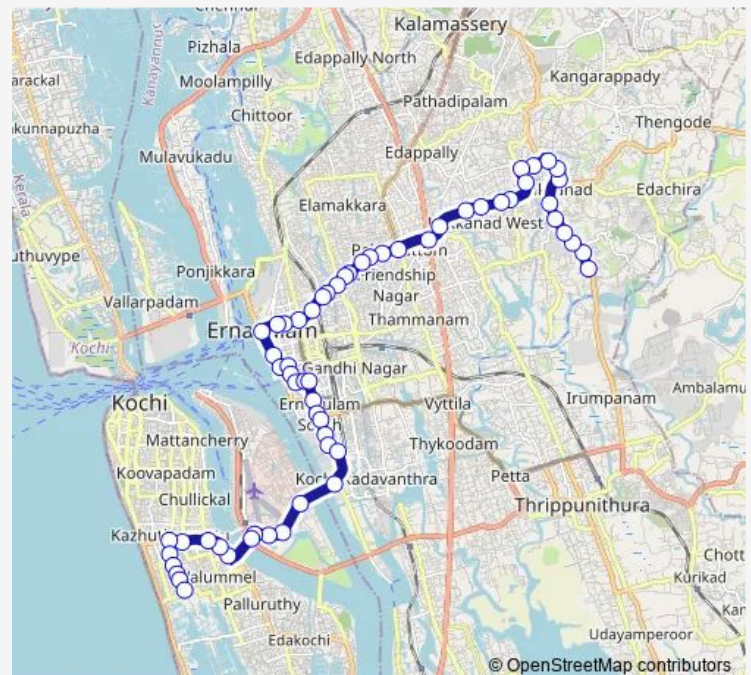

Thursday 06:00

Friday 06:00

Saturday 06:00

Sunday 06:00

Route info

Direction: Chittethukara

Stops: 61

Trip Duration: 1 hour 11 min