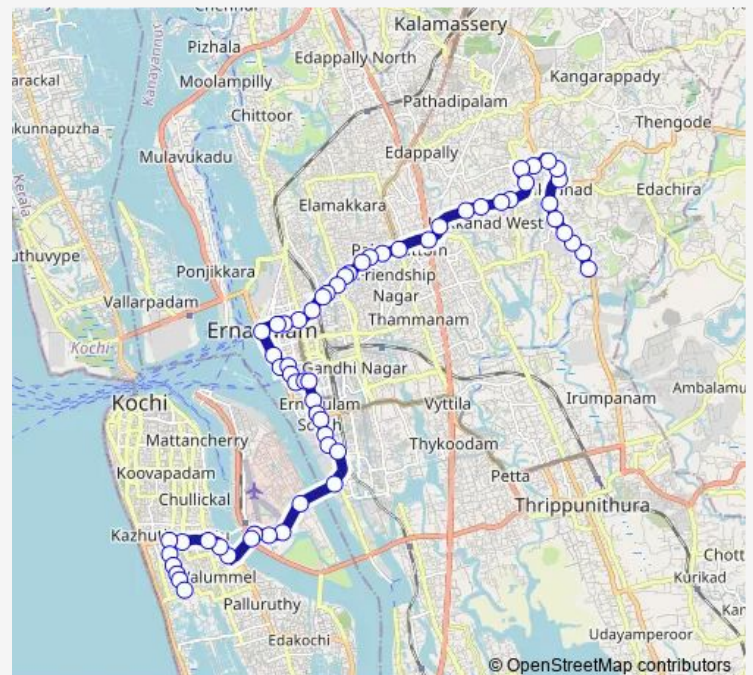

Thursday 06:00

Friday 06:00

Saturday 06:00

Sunday 06:00

Route info

Direction: Chittethukara

Stops: 61

Trip Duration: 1 hour 11 min