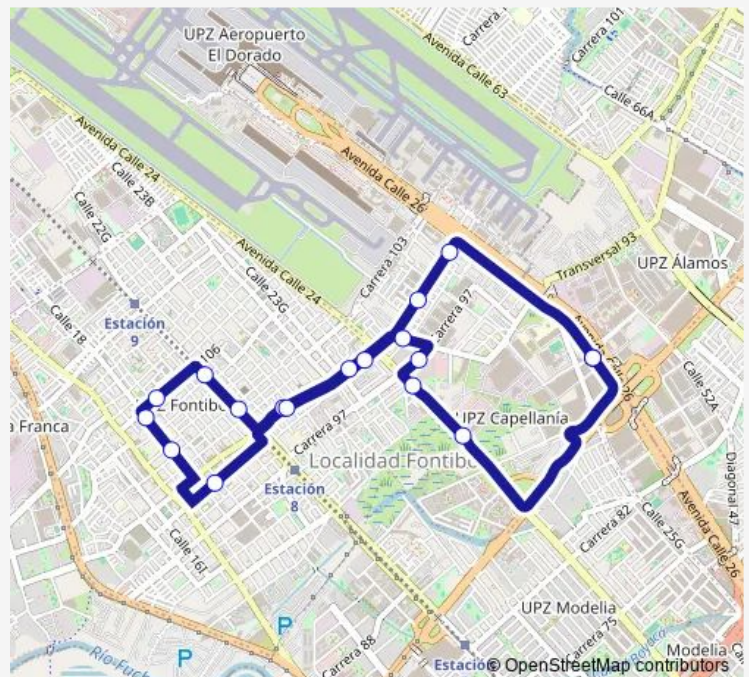

Pl. Fundacional Fontibon

La Cabana

San Jose de Fontibon

Br. Veracruz Sector II

Veracruz Sector II

PORTAL EL DORADO

Route schedule

PORTAL EL DORADO — PORTAL EL DORADO

Monday	05:00-23:52
Tuesday	05:00-23:52
Wednesday	05:00-23:52
Thursday	05:00-23:52
Friday	05:00-23:52
Saturday	05:00-23:52
Sunday	05:00-23:52

Route info

Direction: PORTAL EL DORADO

Stops: 18

Trip Duration: 0 hour 21 min