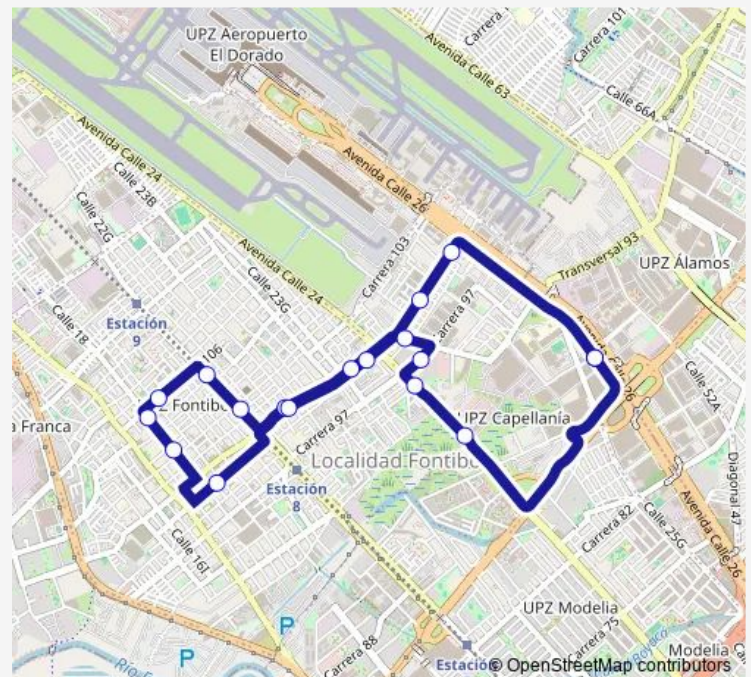

Pl. Fundacional Fontibon

La Cabana

San Jose de Fontibon

Br. Veracruz Sector Ii

Veracruz Sector Ii

Portal EL Dorado

Route schedule

Portal EL Dorado — Portal EL Dorado

Monday 05:00-23:52

Tuesday 05:00-23:52

Wednesday 05:00-23:52

Thursday 05:00-23:52

Friday 05:00-23:52

Saturday 05:00-23:52

Sunday 05:00-23:52

Route info

Direction: Portal EL Dorado

Stops: 18

Trip Duration: 0 hour 22 min

16-9 Bus time schedules and route maps are available in an offline PDF at busmaps.com. Use the busmaps.com website to see live bus times, train schedule or subway schedule, and step-by-step directions for all public transit in Bogota