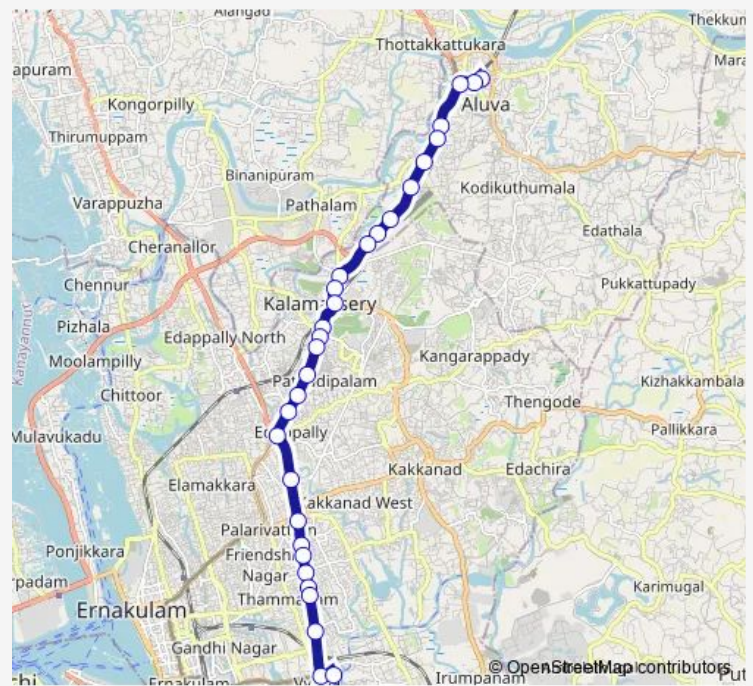

Edappally Toll

Edappally Junction

Oberon Mall

Route schedule

Aluva Ksrtc Stand — Vyttila

Monday 06:00

Tuesday 06:00

Wednesday 06:00

Thursday 06:00

Friday 06:00

Saturday 06:00

Sunday 06:00

Route info

Direction: Aluva Ksrtc Stand

Stops: 30

Trip Duration: 0 hour 52 min

Aluva ↔ Vyttila

Pipeline Junction

Ernakulam Medical Centre

Convent

Puthiya Road Bypass Junction

Chakkaraparambu

Vaishali

Chalikkavattom