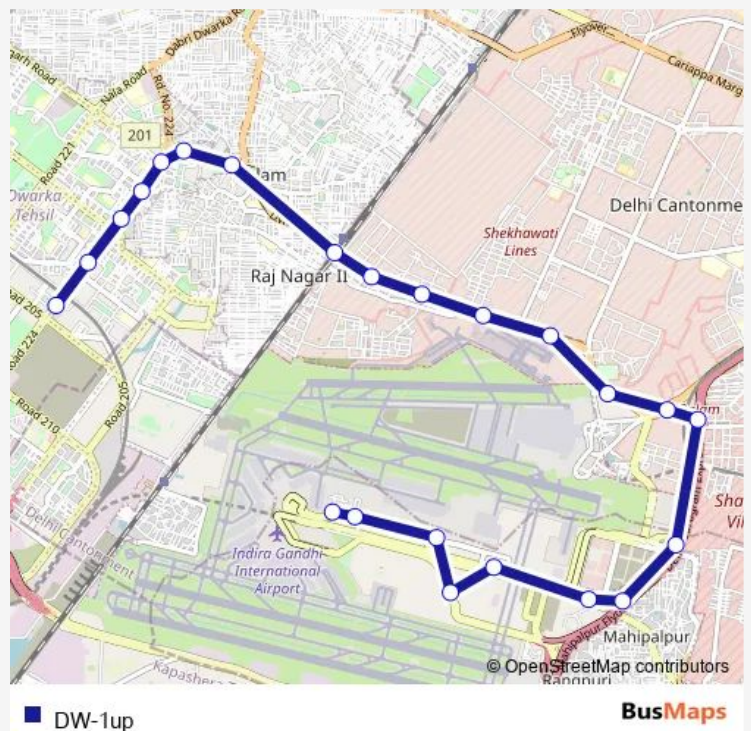

Palam Airport Bypass

lol

Indian Oil Station

Prehlab Pur

Palam Colony Flyover

Dwarka Flyover Palam Village

Dwarka Crossing / Maharaja Agrasen Hospital

Dwarka Sec 1

Dwarka Sec-6 Telephone Exchange

Dwarka Sec-6/7

Princess Park/ Airforce Noval Office Enclave

Route schedule

IGI Airport Terminal 2 (Air India Office) — Nhai Building/
Dwarka Sec-10 Metro Station

Monday	05:00-22:12
Tuesday	05:00-22:12
Wednesday	05:00-22:12
Thursday	05:00-22:12
Friday	05:00-22:12
Saturday	05:00-22:12
Sunday	05:00-22:12

Route info

Direction: IGI Airport Terminal 2 (Air India Office)

Stops: 23

Trip Duration: 1 hour 1 min

DW-1up

BusMaps

President Cabinet Apartments

Nhai Building/ Dwarka Sec-10 Metro Station

Monday 07:54-21:24

Tuesday 07:54-21:24

Wednesday 07:54-21:24

Thursday 07:54-21:24

Friday 07:54-21:24

Saturday 07:54-21:24

Sunday 07:54-21:24

Route info