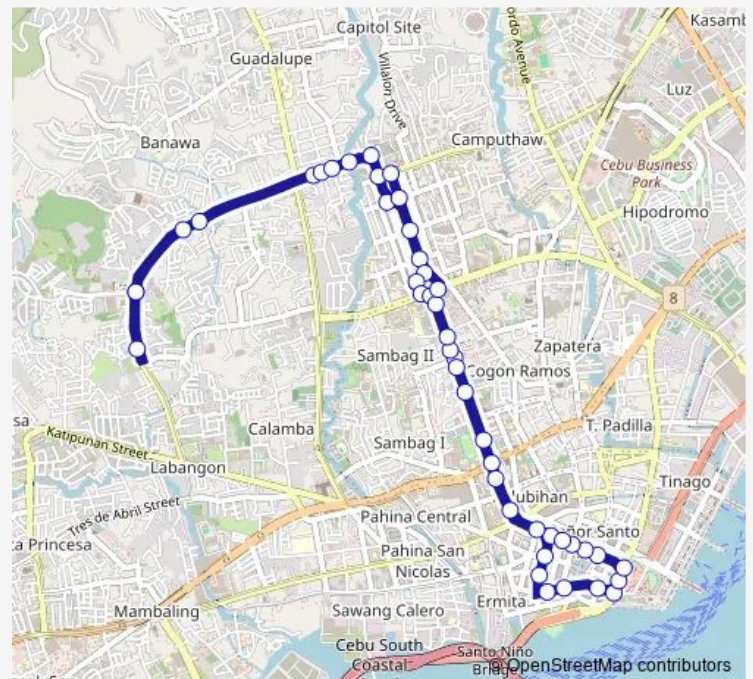

(nodata)&Osmena Boulevard

Osmena Boulevard&Osmena Boulevard

N. Escario Street&Gorordo Avenue

(nodata)&(nodata)

Route schedule

(nodata)&Cebu South Road — R. Duterte&(nodata)

Monday 06:00-23:15

Tuesday 06:00-23:15

Wednesday 06:00-23:15

Thursday 06:00-23:15

Friday 06:00-23:15

Saturday 06:00-23:15

Sunday 06:00-23:15

Route info

Direction: (nodata)&Cebu South Road

Stops: 45

Trip Duration: 0 hour 27 min

■ BANAWA - CARBON via Capitol

F. Gonzales&F. Gonzales Street

Jakosalem&M.C. Briones Street

Lapu-lapu Street&M.C. Briones Street

T. Villa&Imus Avenue

(nodata)&(nodata)

M. J. Cuenco Avenue&Osmena Boulevard

Thursday 06:00-23:15

Friday 06:00-23:15

Saturday 06:00-23:15

Sunday 06:00-23:15

Route info

Direction: R. Duterte&(nodata)

Stops: 45

Trip Duration: 0 hour 27 min