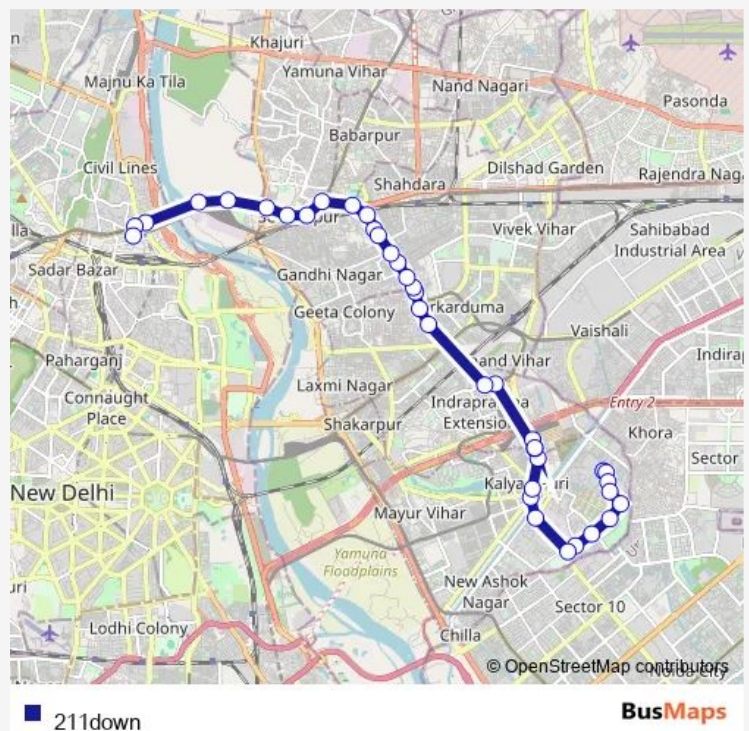

Jagatpurif-Block

Jagatpuri A Block

Radheypuri

Route schedule

Mayur Vihar Phase III (T) Paper Market — Mori Gate Terminal

Monday 05:40-21:55

Tuesday 05:40-21:55

Wednesday 05:40-21:55

Thursday 05:40-21:55

Friday 05:40-21:55

Saturday 05:40-21:55

Sunday 05:40-21:55

Route info

Direction: Mayur Vihar Phase III (T) Paper Market

Stops: 38

Trip Duration: 1 hour 14 min