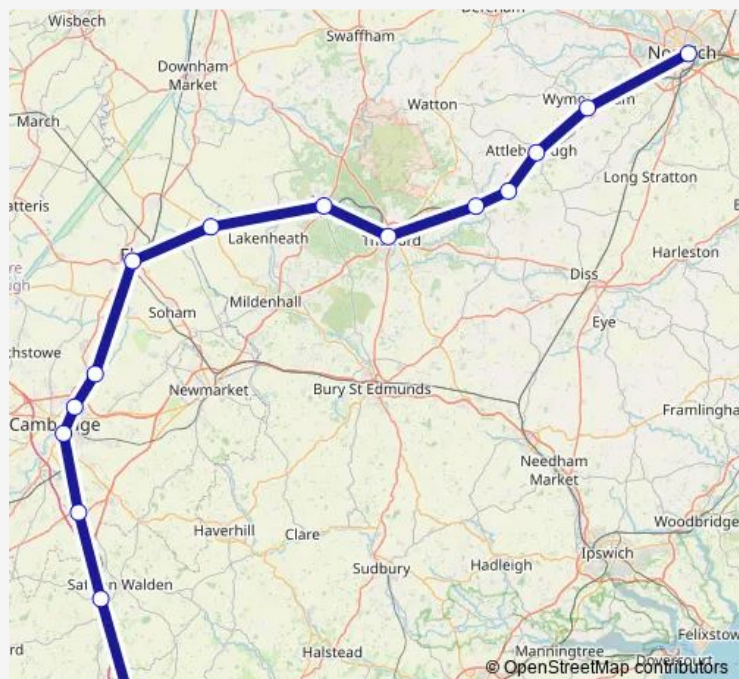

Whittlesford Parkway

Cambridge

Cambridge North

Waterbeach

Ely

Brandon

Thetford

Attleborough

Spooner Row

Wymondham

Norwich

Route schedule

Stansted Airport — Norwich

Monday	—
Tuesday	—
Wednesday	—
Thursday	—
Friday	—
Saturday	07:48
Sunday	—

Route info

Direction: Stansted Airport

Stops: 13

Trip Duration: 1 hour 52 min

■ Le:Ssd->Nrw — LE train service from SSD to Nrw

Direction

Stansted Airport — Norwich

15 stops

[Open route schedule](#)

Stansted Airport

Audley End

Whittlesford Parkway

Cambridge

Cambridge North

Waterbeach

Ely

Shippea Hill

Brandon