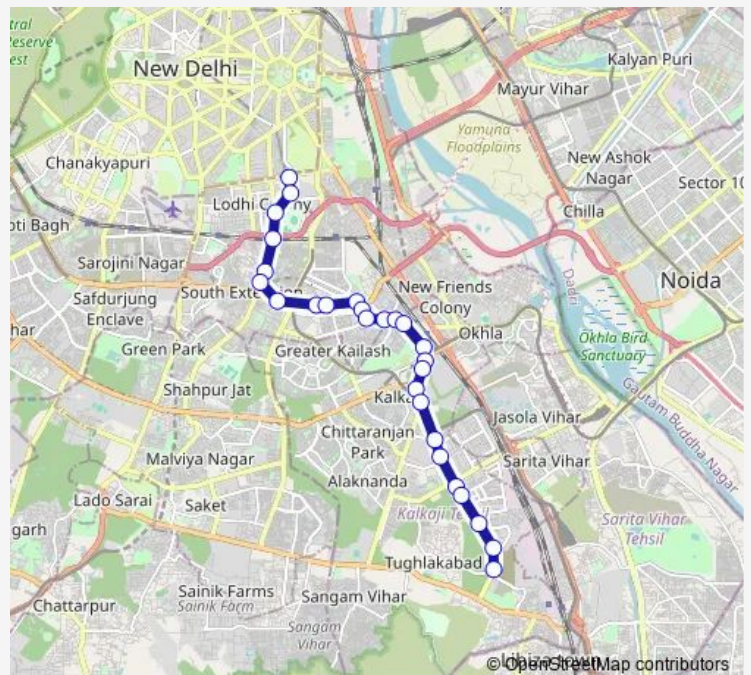

Govind Puri Metro Station

### Route schedule

Sunehari Pulla Depot / Jawahar Lal Nehru Stadium Terminal — Tehkhand Depot Dtc

Monday 05:16-07:40

Tuesday 05:16-07:40

Wednesday 05:16-07:40

Thursday 05:16-07:40

Friday 05:16-07:40

Saturday 05:16-07:40

Sunday 05:16-07:40

### Route info

Direction: Sunehari Pulla Depot / Jawahar Lal Nehru Stadium Terminal

Stops: 27

Trip Duration: 0 hour 49 min

47alstldown

BusMaps

Kalkaji Depot

C-Lal Chowk