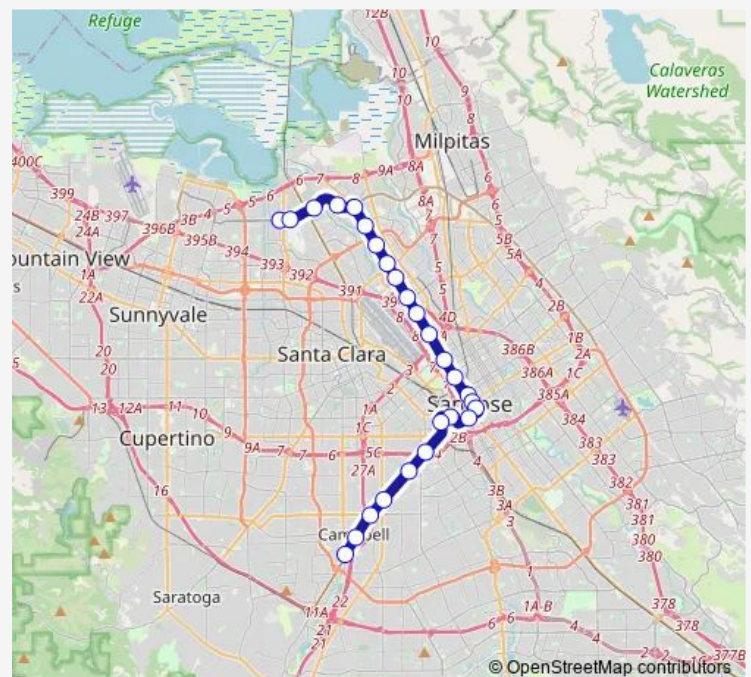

Race Station

### Route schedule

Old Ironsides Station — Winchester Station

Monday 05:08-01:23<sup>+1</sup>

Tuesday 05:08-01:23<sup>+1</sup>

Wednesday 05:08-01:23<sup>+1</sup>

Thursday 05:08-01:23<sup>+1</sup>

Friday 05:08-01:23<sup>+1</sup>

### Route info

Direction: Old Ironsides Station

Stops: 26

Trip Duration: 0 hour 56 min

Green Line — Old Ironsides - Winchester

Fruitdale Station

Bascom Station

Hamilton Station

Campbell Station

Winchester Station