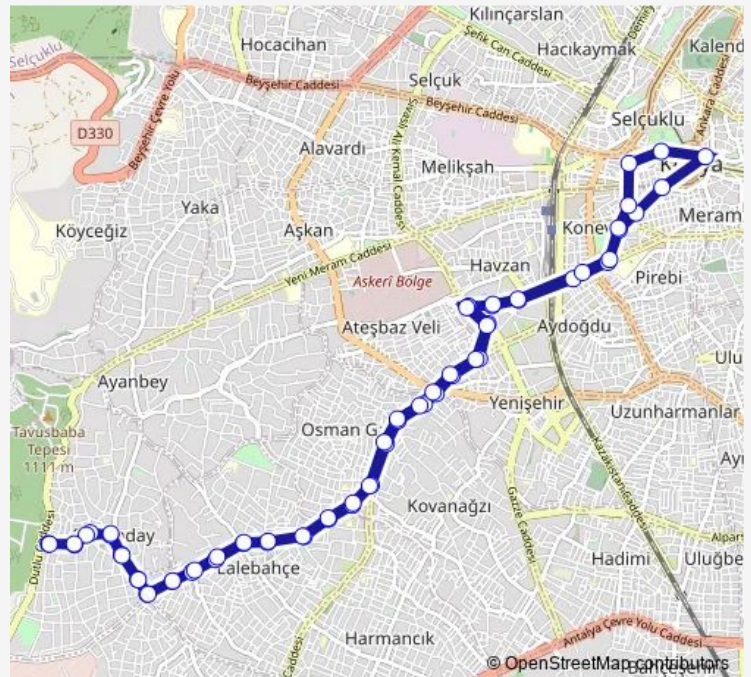

Türkoğlu

Altinkılıç

Gediz

Route schedule

Meram SON Durak — Meram SON Durak

Monday	11:30-00:25 ⁺¹
Tuesday	11:30-00:25 ⁺¹
Wednesday	11:30-00:25 ⁺¹
Thursday	11:30-00:25 ⁺¹
Friday	11:30-00:25 ⁺¹
Saturday	13:00-00:25 ⁺¹
Sunday	07:00-23:30

Route info

Direction: Meram SON Durak

Stops: 64

Trip Duration: 0 hour 48 min

■ 9-A — Lalebahçe - Lalebahçe

BusMaps

Meram Sanayi

Emirhisar