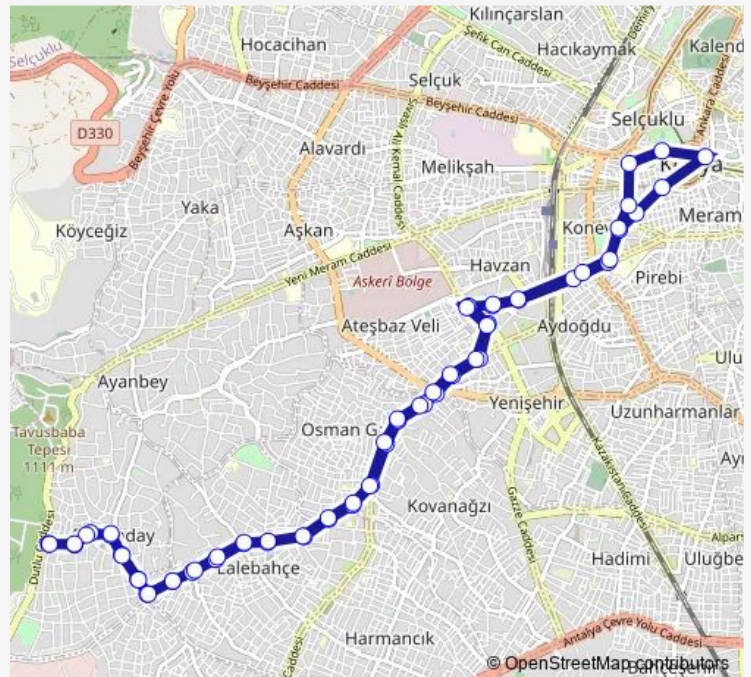

Gediz

Route schedule

Meram SON Durak — Meram SON Durak

Monday	11:30-00:25 ⁺¹
Tuesday	11:30-00:25 ⁺¹
Wednesday	11:30-00:25 ⁺¹
Thursday	11:30-00:25 ⁺¹
Friday	11:30-00:25 ⁺¹
Saturday	13:00-00:25 ⁺¹
Sunday	07:00-23:30

Route info

Direction: Meram SON Durak

Stops: 64

Trip Duration: 0 hour 48 min

■ 9-A — Lalebahçe - Lalebahçe

BusMaps

Meram Sanayi

Emirhisar