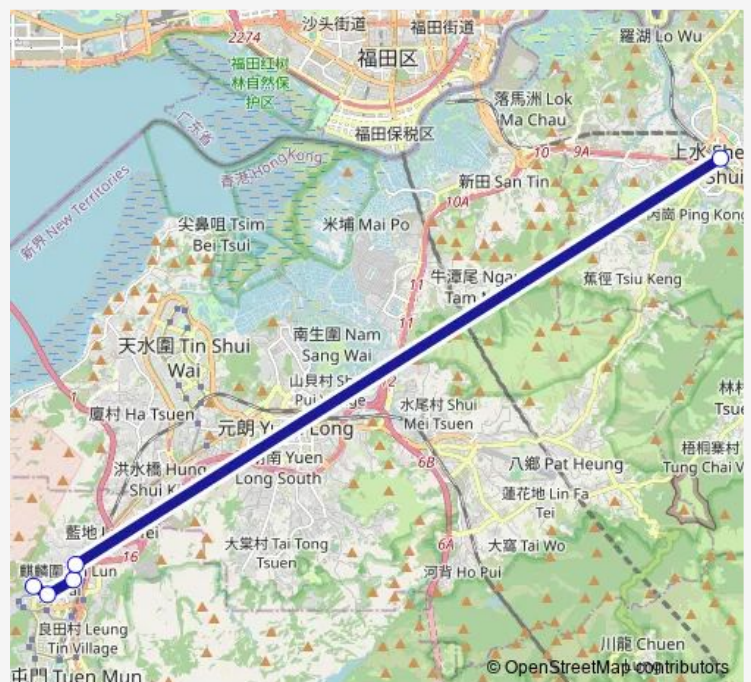

Monday 06:40-19:25

Tuesday 06:40-19:25

Wednesday 06:40-19:25

Thursday 06:40-19:25

Friday 06:40-19:25

Saturday 06:40-19:25

Sunday —

Route info

Direction: Ming KUM Road, Outside PO TIN Shopping Centre

Stops: 5

Trip Duration: 0 hour 35 min

44a1 Bus time schedules and route maps are available in an offline PDF at busmaps.com. Use the busmaps.com website to see live bus times, train schedule or subway schedule, and step-by-step directions for all public transit in Tuen Mun