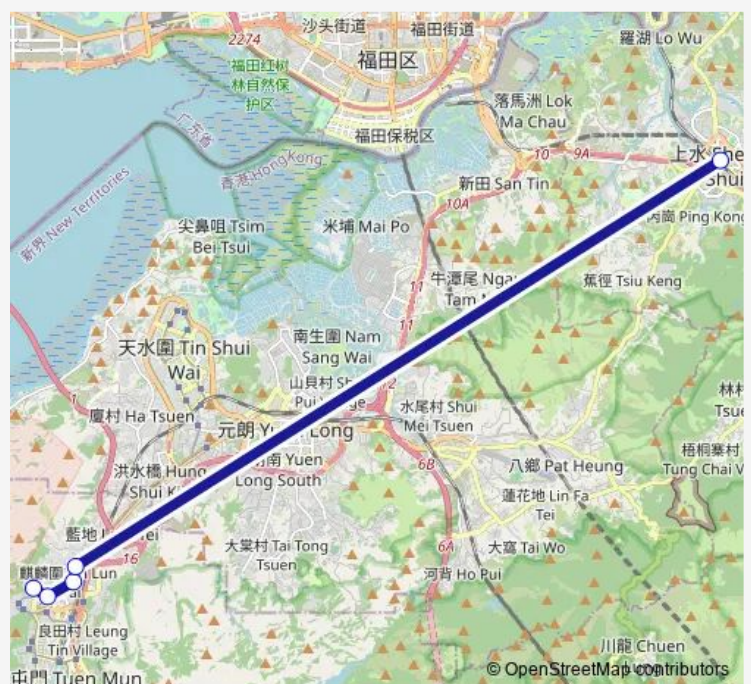

Bus 44A1 Tuen MUN PO TIN Estate - Sheung Shui Station

[Go to website](#)

Direction

MING KUM ROAD, OUTSIDE PO TIN SHOPPING CENTRE — Sheung Shui Station Public Light BUS Terminus|Sheung Shui Station Public Light BUS Terminus

5 stops

[Open route schedule](#)

MING KUM ROAD, OUTSIDE PO TIN SHOPPING CENTRE

TSUN WEN ROAD, OUTSIDE TAI HING DIVISIONAL POLICE STATION

Tsing LUN Road, Outside KEI LUN Light Rail Station|Tsing LUN Road, Near LR KEI LUN Stop|Tsing LUN Road, Opposite SIU KEI House, SIU Hong Court

SIU HONG ROAD, NEAR SIU HONG COURT|TSING LUN ROAD, OPPOSITE SIU KEI HOUSE, SIU HONG COURT

Sheung Shui Station Public Light BUS Terminus|Sheung Shui Station Public Light BUS Terminus

Route schedule

MING KUM ROAD, OUTSIDE PO TIN SHOPPING CENTRE — Sheung Shui Station Public Light BUS Terminus|Sheung Shui Station Public Light BUS Terminus

Monday	06:40-19:25
Tuesday	06:40-19:25
Wednesday	06:40-19:25
Thursday	06:40-19:25
Friday	06:40-19:25
Saturday	06:40-19:25
Sunday	—

Route info

Direction: MING KUM ROAD, OUTSIDE PO TIN SHOPPING CENTRE

Stops: 5

Trip Duration: 0 hour 35 min