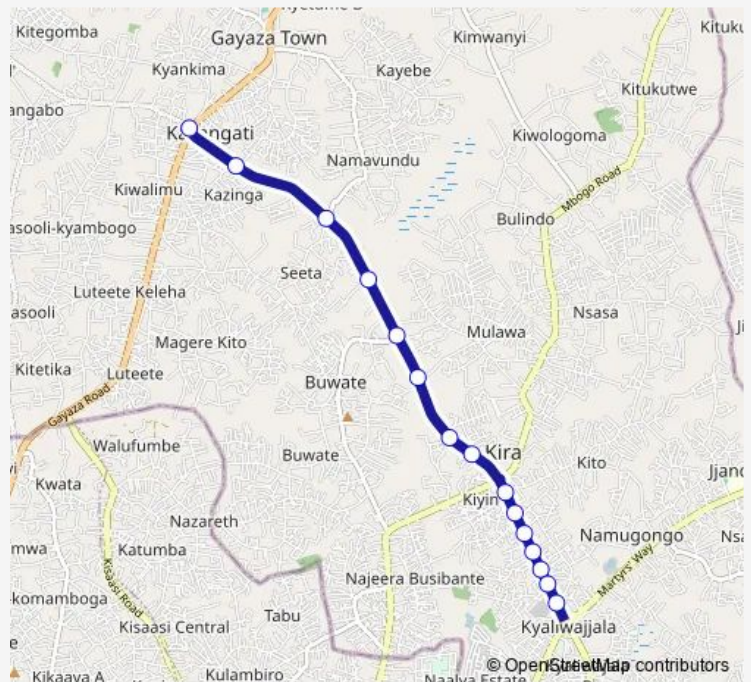

### Route schedule

Kasangati Stage — Comboni Missionaries Namugongo

Monday 06:30-19:00

Tuesday 06:30-19:00

Wednesday 06:30-19:00

Thursday 06:30-19:00

Friday 06:30-19:00

Saturday 06:30-19:00

### Route info

Direction: Kasangati Stage

Stops: 15

Trip Duration: 0 hour 21 min

■ Wa010 — Kasangati-Kyaliwajjala

Wa010 Bus time schedules and route maps are available in an offline PDF at [busmaps.com](https://busmaps.com). Use the [busmaps.com](https://busmaps.com) website to see live bus times, train schedule or subway schedule, and step-by-step directions for all public transit in Kampala