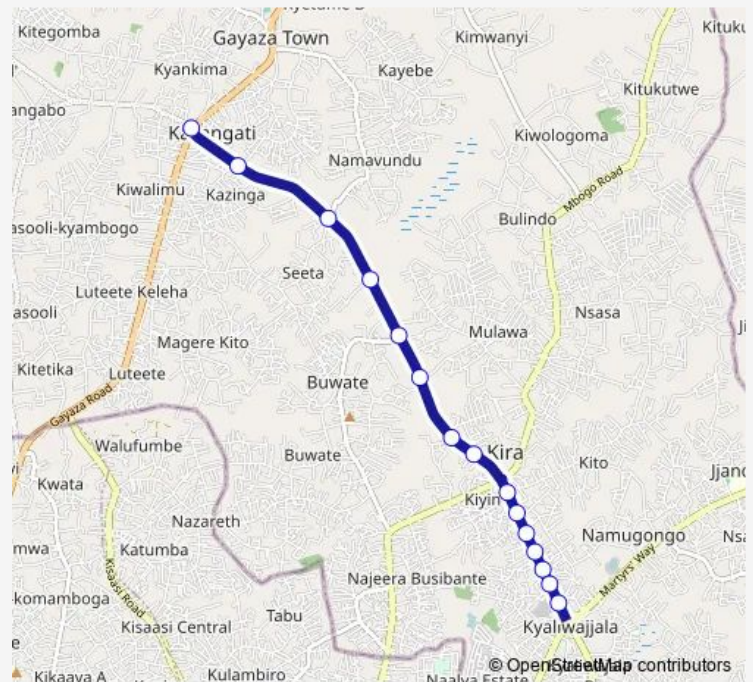

Prime Oil Fuel Station

Kyaliwajjala Kira Rd - Mwesiga Rd Jct

Nwsc Kyaliwajjala Branch

Spedag Namugongo

Comboni Missionaries Namugongo

Route schedule

Kasangati Stage — Comboni Missionaries Namugongo

Monday 06:30-19:00

Tuesday 06:30-19:00

Wednesday 06:30-19:00

Thursday 06:30-19:00

Friday 06:30-19:00

Saturday 06:30-19:00

Sunday 06:30-19:00

Route info

Direction: Kasangati Stage

Stops: 15

Trip Duration: 0 hour 27 min

WA010 — Kasangati-Kyaliwajjala

WA010 Bus time schedules and route maps are available in an offline PDF at busmaps.com. Use the busmaps.com website to see live bus times, train schedule or subway schedule, and step-by-step directions for all public transit in Kampala